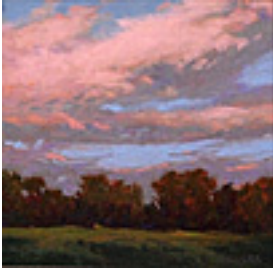

Pilgrimage, 2010

6 x 6.5 inches | Oil on canvas over
Signed

154212

MOSES, JENNIFER.

Montana de Oro, 2010.

5.5 x 4 inches | Pastel on paper.
Signed.

154210

MOSES, JENNIFER.