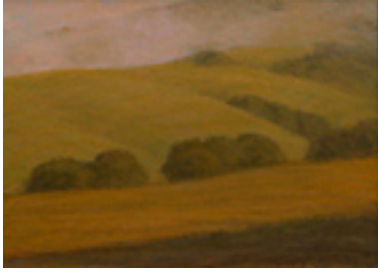

154141

VEDDER, SARAH.

Sunshine, Hills, and Fog, 2009

9 x 12 inches | Oil on linen

Signed lower right