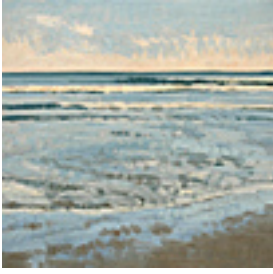

154076

STRASBURG, NICOLE.

Winter Shore 1, 2010.

12 x 12 inches | Oil on birch panel.

Signed on back.