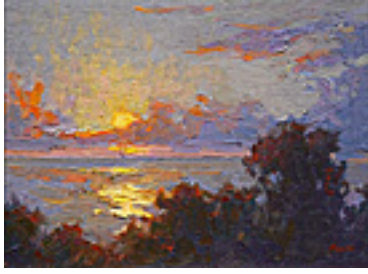

154209

MOSES, JENNIFER.

Nightly Vigil, 2010

6 x 8 inches | Oil on canvas over
Signed.