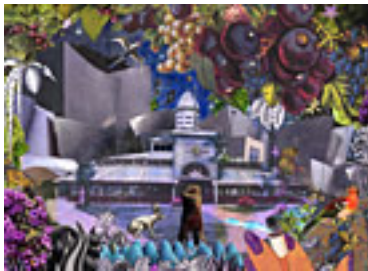

154103

SIFF, ELENA MARY.

Music, Sweet Music, 2010

13 x 10.5 inches | Mixed media on