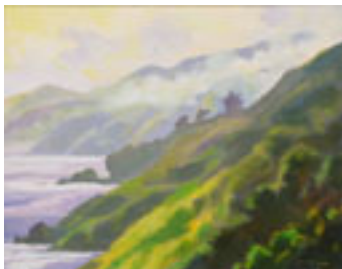

GOODMAN, DANE.

An Opportunity, 2009

13.875 x 10.875 inches | Mixed

154126

GOWEN, ROBIN.

Sea Fog, 2010

8 x 10 inches | Oil on board

Signed lower right