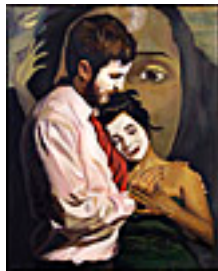

154107

NATHAN, ZOE.

Captive, 2010

10 x 8 inches | Oil on canvas.

Signed.