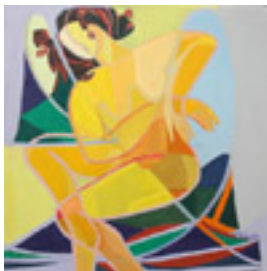

**107146**

FISHER, ANYA.

Abstract in Blues & Blacks,

30 x 40 inches | Oil on canvas

Signed lower right

**107798**

FISHER, ANYA.

Black, Blue, Green, Gray & Brown Landscape with a

48 x 36 inches | Oil on canvas

Signed lower left

**107144**

FISHER, ANYA.

Vertical Still Life,

40 x 30 inches | Oil on canvas

Signed lower right

**107172**

FISHER, ANYA.

Seated Nude With Hands Crossed,

36 x 36 inches | Oil on canvas

Signed lower right

**107697**

FISHER, ANYA.

Seated Female Nude Figure Centered and Head Facing

36 x 36 inches | Oil on canvas.