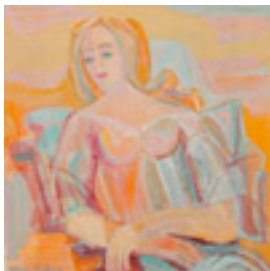

**107146**

FISHER, ANYA.

Abstract in Blues & Blacks,

30 x 40 inches | Oil on canvas

Signed lower right

**107798**

FISHER, ANYA.

Black, Blue, Green, Gray & Brown Landscape with a

Signed lower left.

**107728**

FISHER, ANYA.

Three White Female Nudes With Gold and Silver

36 x 36 inches | Oil on canvas

Signed left center

**107773**

FISHER, ANYA.

Vertical Abstract Still Life with Violet Background,

40 x 30 inches | Oil on canvas

Signed lower right

**107769**

FISHER, ANYA.

Horizontal Abstract with Brown, Blue & Green Objects,

30 x 40 inches | Oil on canvas

Signed lower right

**107774**

FISHER, ANYA.

Seated Female Nude (Half Blue & Half Flesh Tone) With

30 x 40 inches | Oil on canvas

Signed lower right

**107140**

FISHER, ANYA.