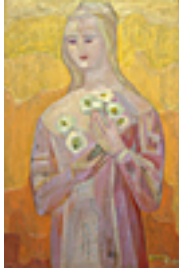

107136

FISHER, ANYA.

Woman Holding Bouquet,
36 x 24 inches | Oil on canvas.
Signed lower right.