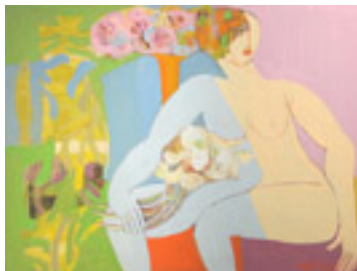

**107146**

FISHER, ANYA.

Abstract in Blues & Blacks,

30 x 40 inches | Oil on canvas

Signed lower right

**107798**

FISHER, ANYA.

Black, Blue, Green, Gray & Brown Landscape with a

Signed lower left.

**107728**

FISHER, ANYA.

Three White Female Nudes With Gold and Silver

36 x 36 inches | Oil on canvas

Signed left center

**107773**

FISHER, ANYA.

Vertical Abstract Still Life with Violet Background,

40 x 30 inches | Oil on canvas

Signed lower right

**107769**

FISHER, ANYA.

Horizontal Abstract with Brown, Blue & Green Objects,

30 x 40 inches | Oil on canvas

Signed lower right

**107774**

FISHER, ANYA.

Seated Female Nude (Half Blue & Half Flesh Tone) With

30 x 40 inches | Oil on canvas

Signed lower right

**107140**

FISHER, ANYA.