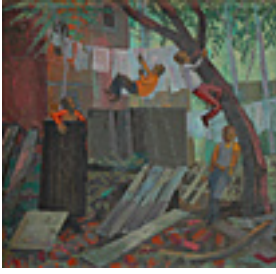

Unsigned.

151951

LANE, BETTY.

Baltimore, 1950

8 x 10 inches | Watercolor on paper

Signed lower right

153532

LASKER, JOE.

Backyard, c 1935

11.5 x 11.5 inches | Oil on board.

Unsigned.

153518

LEVIN, DAN.

Rod, 2004

31.5 x 11 x 6.5 inches | Mixed media

Signed.