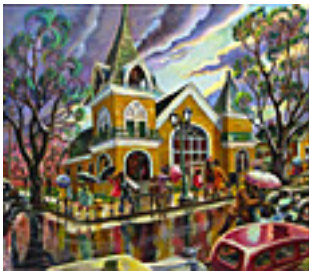

153522

JACOBS, RAYMOND.

Sunday in Spring, Inglewood, 1948.

25 x 30 inches | Oil on canvas.

Signed lower right.