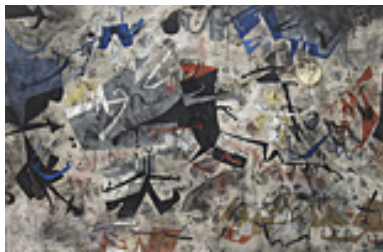

161356

EDMONDSON, LEONARD.

A State of Patterns, 1951

17.5 x 27.5 inches | Gouache on

Signed lower center