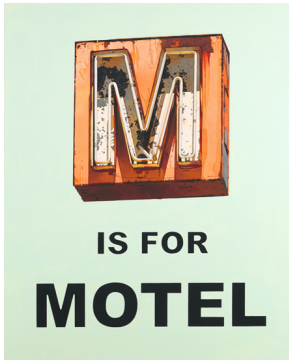

TOWNSEND, ROBERT.

Stolen Ruscha,

23.75 x 23.75 inches | Watercolor on
Signed on back.

152918

TOWNSEND, ROBERT.

Quad 2 (Leaving Las Vegas), 2009.

20 x 20 inches | Watercolor on
Unsigned.

152921

TOWNSEND, ROBERT.

Quad 1 (Check it Out), 2009.

20 x 20 inches | Watercolor on

Unsigned.

152924

TOWNSEND, ROBERT.

M is for Motel, 2009.

26 x 21 inches | Watercolor on