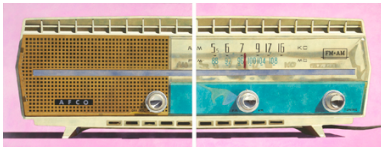

39 x 35 inches | Oil on canvas.

Unsigned.

152762

TOWNSEND, ROBERT.

Some Like it Hot, 2008.

50 x 30 inches | Oil on canvas.

Signed.

152811