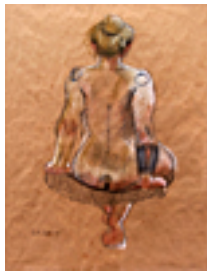

**153060**

ABBOTT, MEREDITH BROOKS.

View from a Hill, 2009.

6 x 8 inches | Oil on masonite.

Signed lower right.

**153062**

ABBOTT, MEREDITH BROOKS.

From Avinal Road, 2009.

5 x 7 inches | Oil on board.

Signed lower right.

**153073**

ABBOTT, MEREDITH BROOKS.

"Seated Nude from Behind", 2009

23 x 17 inches | Pastel on paper.

Signed lower left.

**153059**