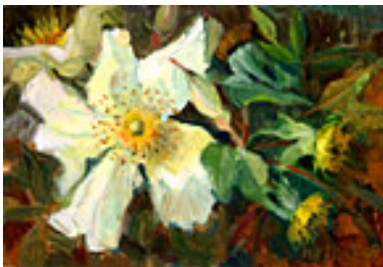

5 x 7 inches | Oil on board.

Signed lower right.

**153073**

ABBOTT, MEREDITH BROOKS.

"Seated Nude from Behind", 2009

23 x 17 inches | Pastel on paper.

Signed lower left.

**153059**

ABBOTT, MEREDITH BROOKS.

"Flowers and Bud", 2009.

5.75 x 8.75 inches | Oil on masonite.

Signed lower right.

**153061**

ABBOTT, MEREDITH BROOKS.

Horses in Morning Fog, 2009.

5.5 x 8 inches | Oil on masonite.