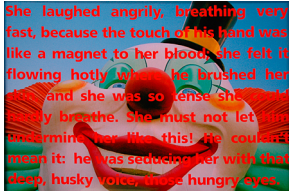

153125

BRUSH, GINNY.

Clown, 2009.

16 x 23.5 inches | Mixed media.

Signed on back.