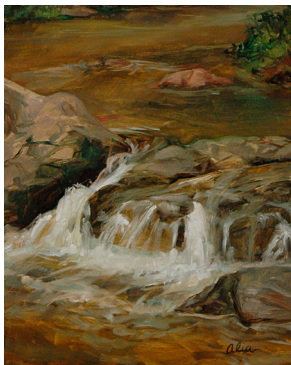

153120

EL-BERMANI, ALIA.

Old Laurel Creek, 2009

10 x 8 inches | Oil on panel.

Signed.