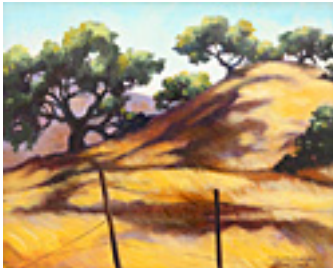

153023

GOWEN, ROBIN.

Oaks and Fence, 2009

10.75 x 13.5 inches | Oil on board

Signed