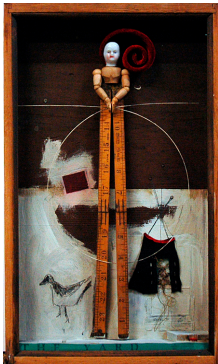

Signed on back

**153078**

THOMAS, JAMES DAVID.

Siren's Song, 2009.

7 x 7 inches | Oil on Panel

Signed on back

**153128**

TIBBLES, SUSAN.