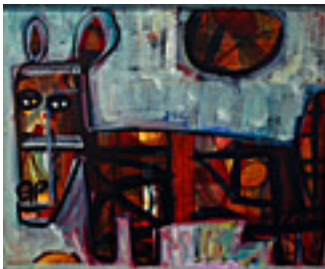

153168

NACK, BRAD.

Red Dog, Blue Sky, 2007.

16 x 20 inches | Oil on canvas.

Signed lower right.