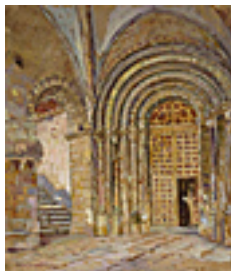

150157

COOPER, COLIN CAMPBELL.

Chartres Cathedral,

26 x 20 inches | Gouache on paper

Signed lower left

153081

COOPER, COLIN CAMPBELL.

Kairouan, Brilliant Blue Sky, April 27, 1929

10.75 x 13.875 inches | Gouache on

Signed lower right

150304

COOPER, COLIN CAMPBELL.

Mosque Sioufi Ouedjda, 1929

10.125 x 13.625 inches | Gouache

Signed lower left

151148

COOPER, COLIN CAMPBELL.

Church Door, Segovia, Spain,

17.75 x 14.75 inches | Gouache on

Signed lower left

153082

COOPER, COLIN CAMPBELL.

"Sketch for Decoration", ND

10.5 x 12 inches | Gouache on