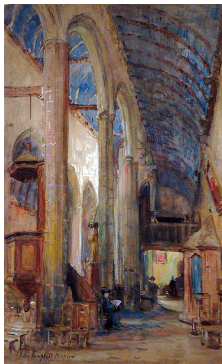

153083

COOPER, COLIN CAMPBELL.

Vaulted Interior, ND

19.75 x 12.5 inches | Mixed media

Signed lower left