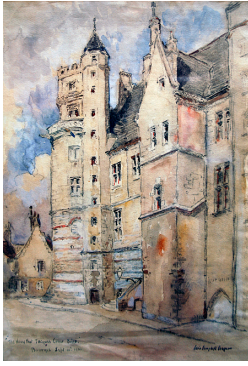

150157

COOPER, COLIN CAMPBELL.

Chartres Cathedral,

26 x 20 inches | Gouache on paper

Signed lower left

153081

COOPER, COLIN CAMPBELL.

Kairouan, Brilliant Blue Sky, April 27, 1929

10.75 x 13.875 inches | Gouache on

Signed lower right

150304

COOPER, COLIN CAMPBELL.

Mosque Sioufi Ouedjda, 1929

10.125 x 13.625 inches | Gouache

Signed lower left

151148

COOPER, COLIN CAMPBELL.

Church Door, Segovia, Spain,

17.75 x 14.75 inches | Gouache on

Signed lower left

153082

COOPER, COLIN CAMPBELL.

"Sketch for Decoration", ND

10.5 x 12 inches | Gouache on

Signed lower left

153164

COOPER, COLIN CAMPBELL.

The House that Jaques Coeur Built , September 2, 1902

17.625 x 11.5 inches | Watercolor on

Signed lower right

152230

COOPER, COLIN CAMPBELL.