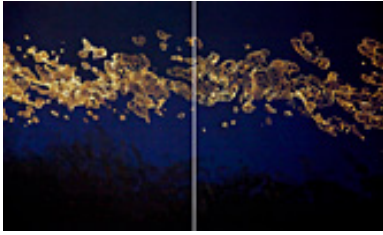

Still Life with Chardin, 2005.

20 x 36 inches | Acrylic on canvas.

Signed lower right.

153031

DIEHL, GUY.

Still Life with Joan Brown, 2002.

19 x 36 inches | Acrylic on canvas.

Signed lower right.