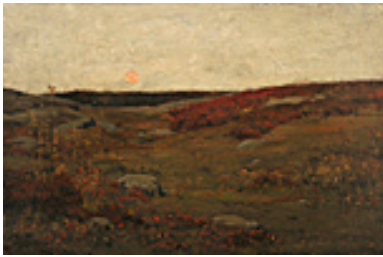

**152862**

HAINES, RICHARD.

Bamboo Leaves, c mid 1950s

20 x 30 inches | Oil on masonite

Signed right center

**150313**

HASSAM, CHILDE.

Sunrise - Autumn, 1884