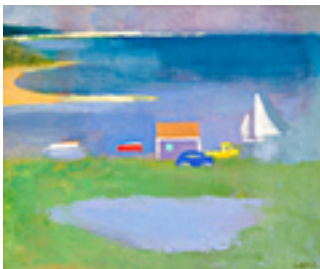

153315

LANE, BETTY.

Boat and Cars,

10 x 12 inches | Oil on board.

Signed lower right.