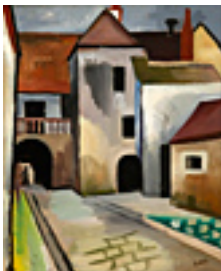

151948

LANE, BETTY.

Abstract Landscape,
13.25 x 9.25 inches | Watercolor on
Signed lower left

153308

LANE, BETTY.

Woman in Chair, 1929
22 x 18 inches | Oil on canvas
Signed upper left

153306

LANE, BETTY.

Dennis, 1952
22 x 30 inches | Oil on board
Signed lower right

153307

LANE, BETTY.

Stonybrook, 1947
18 x 22 inches | Oil on board
Signed lower right

153312

LANE, BETTY.

Scotland I, 1931
18 x 15 inches | Oil on canvas
Signed lower right

153314

LANE, BETTY.

New England, 1956

12 x 20 inches | Oil on board

Signed lower right

153363

LANE, BETTY.

Home by the Road, c. 1940s