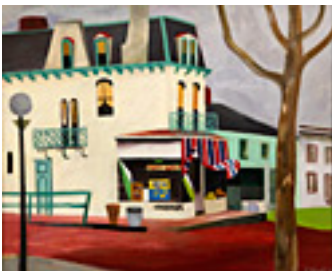

151948

LANE, BETTY.

Abstract Landscape,
13.25 x 9.25 inches | Watercolor on
Signed lower left

153308

LANE, BETTY.

Woman in Chair, 1929
22 x 18 inches | Oil on canvas
Signed upper left

153306

LANE, BETTY.

Dennis, 1952
22 x 30 inches | Oil on board
Signed lower right

153307

LANE, BETTY.

Stonybrook, 1947
18 x 22 inches | Oil on board
Signed lower right

153312

LANE, BETTY.

Scotland I, 1931
18 x 15 inches | Oil on canvas
Signed lower right

153314

LANE, BETTY.

New England, 1956

12 x 20 inches | Oil on board

Signed lower right

153363

LANE, BETTY.

Home by the Road, c. 1940s