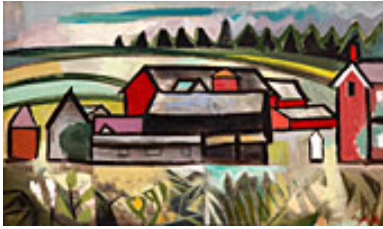

Dennis, 1952
22 x 30 inches | Oil on board
Signed lower right

153307

LANE, BETTY.

Stonybrook, 1947
18 x 22 inches | Oil on board
Signed lower right

153312

LANE, BETTY.

Scotland I, 1931
18 x 15 inches | Oil on canvas
Signed lower right

153314

LANE, BETTY.

New England, 1956

12 x 20 inches | Oil on board

Signed lower right

153363

LANE, BETTY.

Home by the Road, c. 1940s