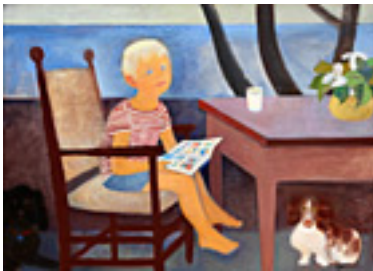

151948

LANE, BETTY.

Abstract Landscape,
13.25 x 9.25 inches | Watercolor on
Signed lower left

153308

LANE, BETTY.

Woman in Chair, 1929
22 x 18 inches | Oil on canvas
Signed upper left

153306

LANE, BETTY.

Dennis, 1952
22 x 30 inches | Oil on board
Signed lower right

153307

LANE, BETTY.

Stonybrook, 1947
18 x 22 inches | Oil on board
Signed lower right

153312

LANE, BETTY.

Scotland I, 1931
18 x 15 inches | Oil on canvas
Signed lower right

153314

LANE, BETTY.

New England, 1956

12 x 20 inches | Oil on board

Signed lower right

153363

LANE, BETTY.

Home by the Road, c. 1940s