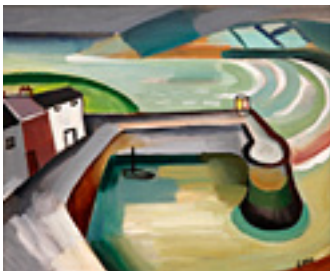

153316

LANE, BETTY.

Scotland II, 1931.

13 x 16 inches | Oil on canvas.

Signed lower right.