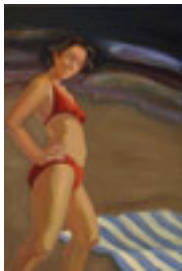

153439

ENTICKNAP, PAMELA HILL.

Red Bikini, 2009.

36 x 24 inches | Oil on canvas

Signed on back