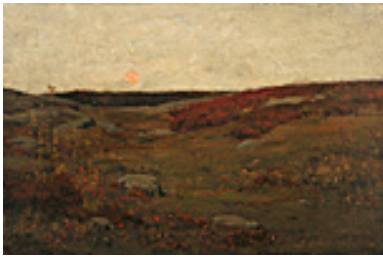

Early Marine Painting, 1881

20 x 36 inches | Oil on canvas

Signed

150313

HASSAM, CHILDE.

Sunrise - Autumn, 1884

12 x 18 inches | Oil on canvas

Signed lower left