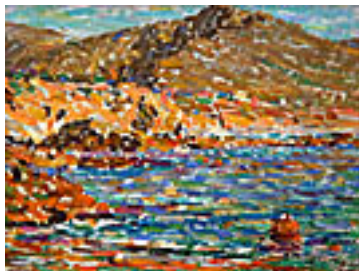

151913

HINKLE, CLARENCE.

Surf, Hills - Laguna, 1920.

10.5 x 13.75 inches | Oil on board.

Signed lower right.