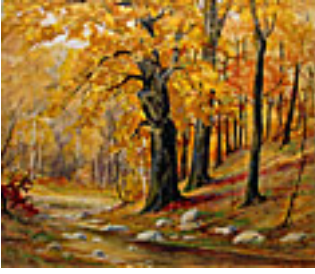

SCHAFFER, FREDERICK FERDINAND.

Mt Brewer,

30 x 20 inches | Oil on canvas

127148

SYMONS, GARDNER.

Mission San Juan Capistrano, c 1895

14 x 22 inches | Oil on canvas

Signed lower right