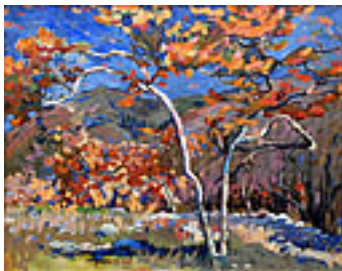

Signed lower right.

153384

MAYHEW, NELL BROOKER.

Sycamores in a Mountain Landscape, c 1910

32 x 40 inches | Oil on canvas

Signed lower center

158595

MAYHEW, NELL BROOKER.

Sycamores in a Mountain Landscape, c 1910

32 x 40 inches | Oil on canvas

Signed lower center

113430

MAYHEW, NELL BROOKER.

California Winter, Circa 1915

13.75 x 18 inches | Etched

Signed lower left