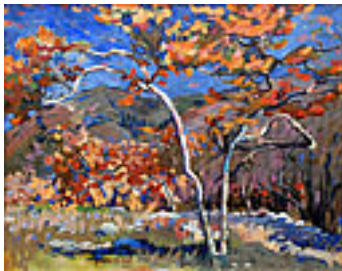

JONNEVOLD, CARL HENRIK.

Indian Encampment Along Sacramento River Viewing

28 x 36 inches | Oil on canvas

Signed lower left

149686

JORGENSEN, CHRISTIAN A..

Oakland Marsh Looking to San Francisco, Circa 1900.

11 x 14.75 inches | Watercolor on

Signed lower right.

153384

MAYHEW, NELL BROOKER.

Sycamores in a Mountain Landscape, c 1910

32 x 40 inches | Oil on canvas

Signed lower center

158595

MAYHEW, NELL BROOKER.