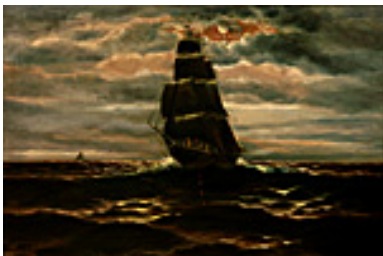

150683

DE HAAS, MAURITZ FREDERIK.

Nocturnal Ship at Full Sail, c. 1880s.

19.625 x 29.5 inches | Oil on canvas.

Signed lower left.