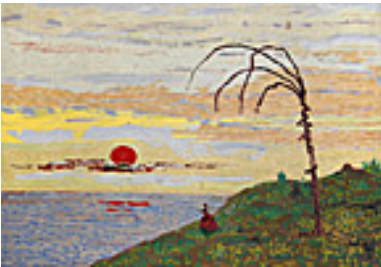

149254

REMAHL, FREDERICK.

Forest Meditation, Circa 1925

25 x 36 inches | Oil on canvas

Signed lower right

149728

REMAHL, FREDERICK.

Sunrise on the Atlantic, 1961