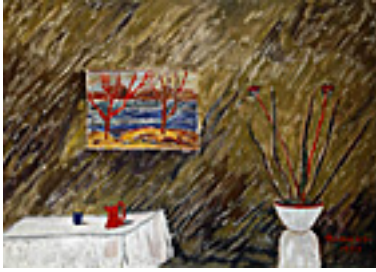

149699

REMAHL, FREDERICK.

Still Life with Painting Within, 1958

18 x 25 inches | Oil on canvas

Signed lower right