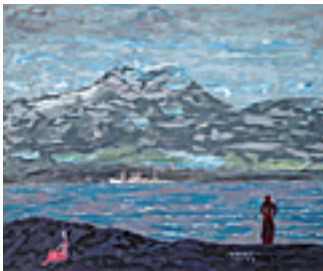

149290

REMAHL, FREDERICK.

Two Figures Watching Passing Ship, Circa 1935.

16 x 19.5 inches | Oil on canvas over

Signed lower right.