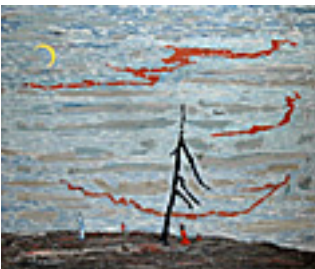

20.25 x 28 inches | Oil on canvas

Signed lower right

149701

REMAHL, FREDERICK.

Figures and Doll in Column Ruins, 1934

24 x 26 inches | Oil on canvas.

Signed lower right.

149213

REMAHL, FREDERICK.

Peggy's Room, Circa 1930

20 x 26 inches | Oil on canvas

Signed lower right

149696

REMAHL, FREDERICK.

Lone Tree, Four Figures, c. 1950

24 x 28 inches | Oil on canvas.