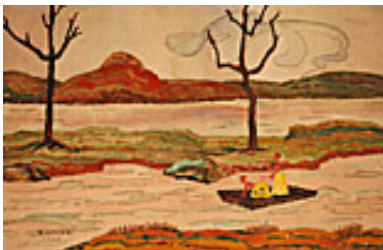

Lady Dolls Watching Smoke, 1948

12.25 x 18.25 inches | Watercolor on

Signed lower right

149305

REMAHL, FREDERICK.

Two Trees, Circa 1950's

9 x 13 inches | Watercolor on paper

Signed lower left