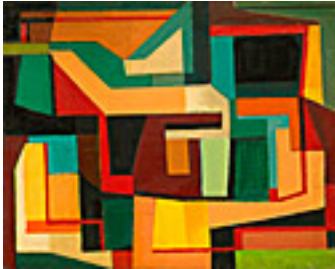

152148

ELDRED, THOMAS BROWNELL.

Modernist Composition with Yellow, Green & Brown, 1941

18 x 12.25 inches | Watercolor on

Signed lower right

153594

ENGEL, JULES.

Bouquet, c. 1969

24 x 20 inches | Acrylic on canvas.

Signed.

153593

GIFFORD, NANCY.

The Rape Fields of Kent,
36 x 32 inches | Mixed media
Signed.

152395

GORDIN, SIDNEY.

Untitled #18, 1937.
16 x 20 inches | Oil on board.
Signed lower right.