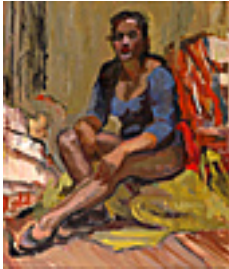

154303

PARSHALL, DOUGLASS.

Two Figures, Nov 1, 1932

23 x 14.5 inches | Oil on board

Signed lower left

152508

POTTHAST, EDWARD.

Santa Barbara Mission, 1905

20 x 24 inches | Oil on canvas

Signed lower left

150758

RUSSELL, MORGAN.

Still Life, c. 1927

21.5 x 25.5 inches | Oil on canvas

Signed upper right

113210