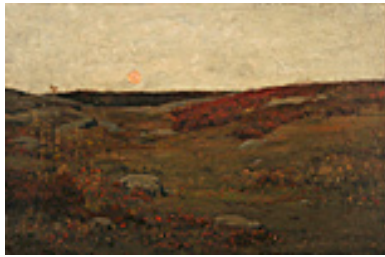

Signed lower left

154213

GROESBECK, DANIEL SAYRE.

Javanese Dancers, c. 1920

38 x 42.125 inches | Oil on canvas

Signed upper right

150313

HASSAM, CHILDE.

Sunrise - Autumn, 1884

12 x 18 inches | Oil on canvas

Signed lower left

149064

MERRILD, KNUD.

Abstraction 444, c 1935

10.5 x 7.5 inches | Mixed media on

Signed lower right