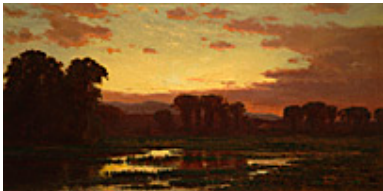

149185

ALDRIN, ANDERS.

The Vysekal Gallery, 1944

20 x 26 inches | Oil on canvas

Signed lower right

150315

BREVOORT, JAMES RENWICK.

Sunset, c 1880s

19.25 x 38.125 inches | Oil on canvas

Signed lower right

151658

CHAMBERLAIN, NORMAN STILES.

Six Urban Figures, c 1920s

17 x 22 inches | Pastel on paper

Signed lower right

106412