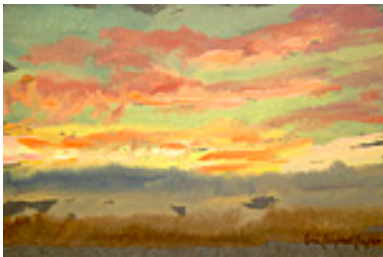

COOPER, COLIN CAMPBELL.

Valley Sunset with Silver Lake,

4.5 x 7 inches | Gouache on paper

Signed lower right

153795

COOPER, COLIN CAMPBELL.

Big Clouds, Green Landscape,
5.75 x 6 inches | Watercolor on
Signed lower right

153869

COOPER, COLIN CAMPBELL.

Orange Sunset, Purple Mountains, Dark Foothills,
4.25 x 6.5 inches | Gouache on
Signed lower right

153870

COOPER, COLIN CAMPBELL.

Sunset with Orange, Pink, and Yellow Clouds,
4.75 x 7 inches | Gouache on paper
Signed lower right