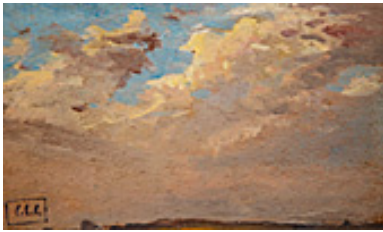

153862

NOT FOR SALE

COOPER, COLIN CAMPBELL.

Cloud Study in Peach and Blue,
4.75 x 7 inches | Gouache on paper
Signed lower right

153863

COOPER, COLIN CAMPBELL.

Small Cloud Study,
4.5 x 5 inches | Oil on board
Signed lower left

153878

COOPER, COLIN CAMPBELL.

Color Sky Study,

4.75 x 7 inches | Gouache on paper

Signed lower left

153881

COOPER, COLIN CAMPBELL.

Cloud Study with Bright Patch of Blue Sky,