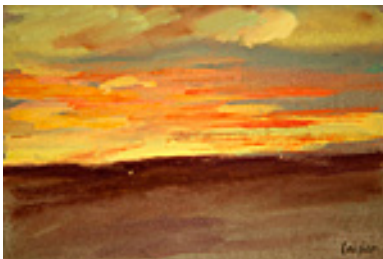

COOPER, COLIN CAMPBELL.

Valley Sunset with Silver Lake,

4.5 x 7 inches | Gouache on paper

Signed lower right

153795

COOPER, COLIN CAMPBELL.

Big Clouds, Green Landscape,
5.75 x 6 inches | Watercolor on
Signed lower right

153869

COOPER, COLIN CAMPBELL.

Orange Sunset, Purple Mountains, Dark Foothills,
4.25 x 6.5 inches | Gouache on
Signed lower right

153870

COOPER, COLIN CAMPBELL.

Sunset with Orange, Pink, and Yellow Clouds,
4.75 x 7 inches | Gouache on paper
Signed lower right