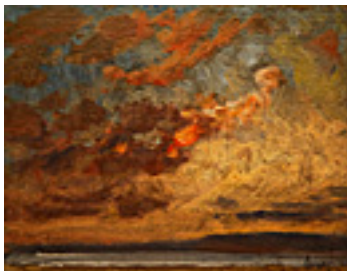

COOPER, COLIN CAMPBELL.

Autumn Clouds Over Landscape,
4.5 x 7 inches | Gouache on board
Signed lower left

153802

COOPER, COLIN CAMPBELL.

Clouds and Sun with Golden Rays,
4.75 x 7 inches | Gouache on board
Signed lower right

153853

NOT FOR SALE

COOPER, COLIN CAMPBELL.

Pink Clouds and a Patch of Blue Sky ,
4.75 x 7 inches | Gouache on paper
Signed lower right

153854

COOPER, COLIN CAMPBELL.

Orange Sunset Over Lavender Sea,
4.75 x 5.75 inches | Gouache on
Signed lower right.