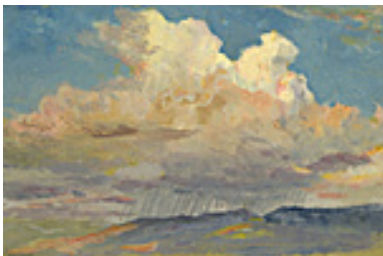

153866

COOPER, COLIN CAMPBELL.

Clearing Sky over Dark Blue Sea,
4.5 x 7 inches | Gouache on paper
Signed lower right

153877

COOPER, COLIN CAMPBELL.

Landscape and Sky in Mauves,
4.75 x 7 inches | Gouache on paper
Signed lower right