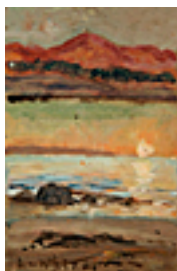

153884

COOPER, COLIN CAMPBELL.

Landscape and Sunset Seascape, Dec 12, 1924
6.75 x 4.5 inches | Gouache on
Unsigned