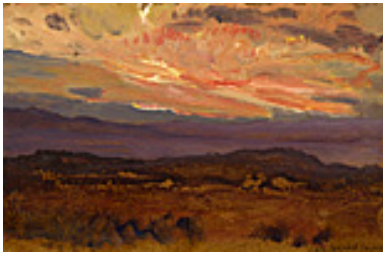

153792

COOPER, COLIN CAMPBELL.

Thunderhead and Rain,
4.5 x 7 inches | Gouache on board
Signed lower left

110443

COOPER, COLIN CAMPBELL.

Santa Rosa Island [?], Circa 1920

4.75 x 7.25 inches | Oil on board

Estate Stamp