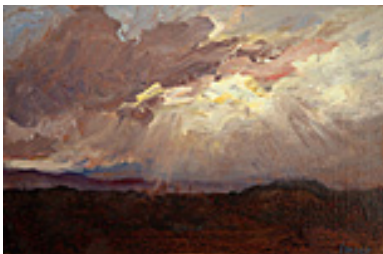

Sunset Rain Storm with Purple Mountain Range,

4.75 x 7 inches | Gouache on board

Signed lower right

110713

COOPER, COLIN CAMPBELL.

Nocturne: Moon In Mauve Sky , c. 1920

4.5 x 6.5 inches | Oil on board.

Estate stamped.

153871

COOPER, COLIN CAMPBELL.

Rays of Sunlight over Purple Mountains,

4.5 x 7 inches | Gouache on paper

Signed lower right

153891

COOPER, COLIN CAMPBELL.

Rain on Snow-Capped Himalayan Peaks,