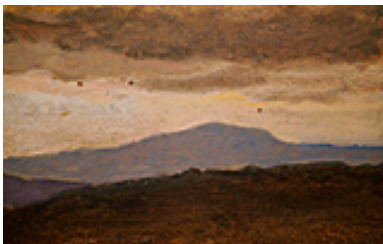

Cumulus Clouds and Yellow Hill,

4.75 x 7 inches | Gouache on paper

Signed lower right

153851

COOPER, COLIN CAMPBELL.

Bright White Clouds, Bright Blue Sky,

4.75 x 7 inches | Gouache on paper

Signed lower left

153890

COOPER, COLIN CAMPBELL.

Rolling White Clouds over Dark Landscape,

4.5 x 7 inches | Gouache on paper

Unsigned

153893

COOPER, COLIN CAMPBELL.

Landscape in Brown and Blue,