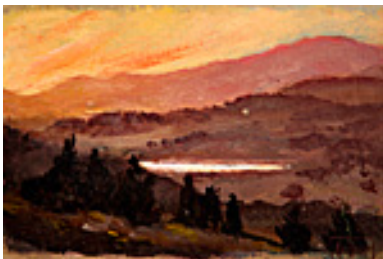

153894

COOPER, COLIN CAMPBELL.

Valley Sunset with Silver Lake,

4.5 x 7 inches | Gouache on paper

Signed lower right