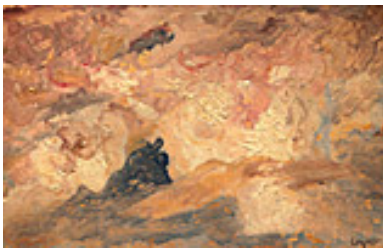

153856

COOPER, COLIN CAMPBELL.

Cloud Study with Greys and Blues,
4.75 x 6.75 inches | Gouache on
Signed lower left

153858

COOPER, COLIN CAMPBELL.

Bright White Clouds with Blues and Greys,
4.5 x 7 inches | Gouache on paper
Signed lower right

153859

COOPER, COLIN CAMPBELL.

Cloud Study-"Looking E 6 pm, April",
4.75 x 7 inches | Gouache on paper
Signed lower left

153860

COOPER, COLIN CAMPBELL.

Peach Colored Cloud,
4.75 x 7 inches | Gouache on paper
Signed lower right

153862

NOT FOR SALE

COOPER, COLIN CAMPBELL.

Cloud Study in Peach and Blue,
4.75 x 7 inches | Gouache on paper
Signed lower right

153863

COOPER, COLIN CAMPBELL.

Small Cloud Study,
4.5 x 5 inches | Oil on board
Signed lower left