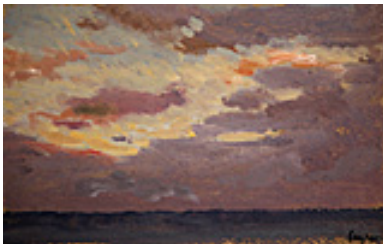

4.75 x 7 inches | Gouache on paper.

Unsigned.

153789

COOPER, COLIN CAMPBELL.

Blue Sky, Blue Ocean, White Clouds,
4.5 x 7 inches | Gouache on board
Signed lower left

153806

COOPER, COLIN CAMPBELL.

Minimalist Landscape with Pink Mountains,
3.75 x 6.5 inches | Gouache on
Signed lower right