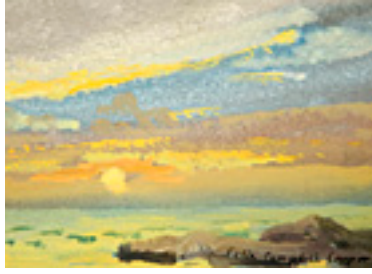

153869

COOPER, COLIN CAMPBELL.

Orange Sunset, Purple Mountains, Dark Foothills,
4.25 x 6.5 inches | Gouache on
Signed lower right

153870

COOPER, COLIN CAMPBELL.

Sunset with Orange, Pink, and Yellow Clouds,
4.75 x 7 inches | Gouache on paper
Signed lower right

153872

NOT FOR SALE

COOPER, COLIN CAMPBELL.

Horizontal Orange Sunset, 1927
4.5 x 7 inches | Gouache on paper
Signed lower right

153875

COOPER, COLIN CAMPBELL.

Wispy Clouds, Gold Sunset, Mar 30, 1927
4.5 x 7 inches | Gouache on paper
Signed lower right