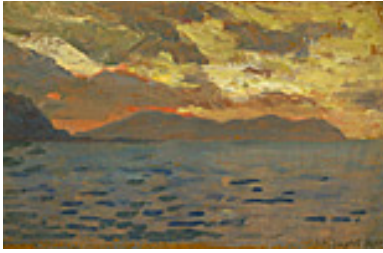

110443

COOPER, COLIN CAMPBELL.

Santa Rosa Island [?], Circa 1920

4.75 x 7.25 inches | Oil on board

Estate Stamp