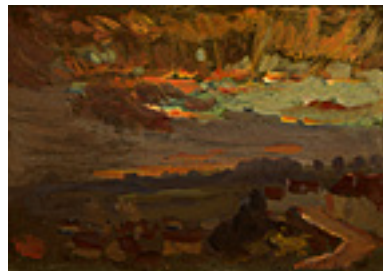

153800

NOT FOR SALE

COOPER, COLIN CAMPBELL.

Sunset in Village,

4.75 x 7 inches | Gouache on board

Signed lower right