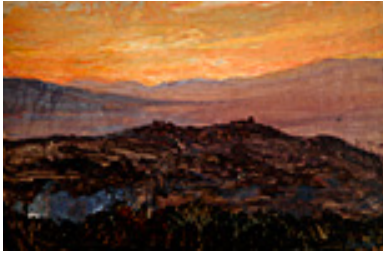

COOPER, COLIN CAMPBELL.

Valley Sunset with Silver Lake,

4.5 x 7 inches | Gouache on paper

Signed lower right

153795

COOPER, COLIN CAMPBELL.

Big Clouds, Green Landscape,
5.75 x 6 inches | Watercolor on
Signed lower right

153869

COOPER, COLIN CAMPBELL.

Orange Sunset, Purple Mountains, Dark Foothills,
4.25 x 6.5 inches | Gouache on
Signed lower right

153870

COOPER, COLIN CAMPBELL.

Sunset with Orange, Pink, and Yellow Clouds,
4.75 x 7 inches | Gouache on paper
Signed lower right