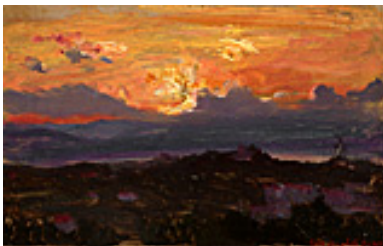

153787

COOPER, COLIN CAMPBELL.

Seascape with Pink Sun, Yellow Rays,
3.75 x 6.5 inches | Gouache on
Signed lower right

151698

COOPER, COLIN CAMPBELL.

Barn Interior,
7 x 11.5 inches | Oil on board
Signed lower left