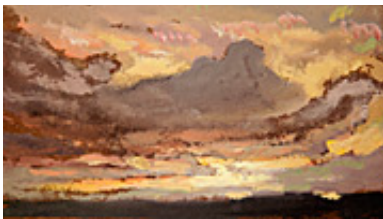

153885

COOPER, COLIN CAMPBELL.

Sunset Clouds of Yellow, Purple, and Pink,

4 x 7 inches | Gouache on paper

Unsigned