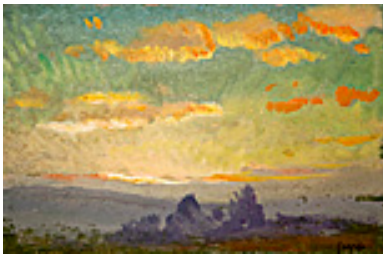

153876

COOPER, COLIN CAMPBELL.

Bright Sunset with Rays over Purple Landscape, c. 1920

4.75 x 7 inches | Gouache on paper

Signed lower right