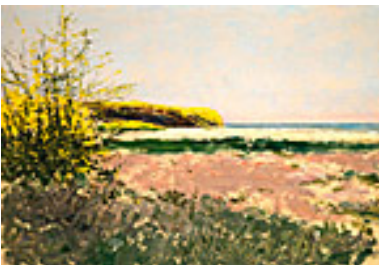

151701

COOPER, COLIN CAMPBELL.

Study of The Gate of Justice, c. 1925

16.25 x 12.25 inches | Gouache on

Estate stamped lower right

155551

DABO, LEON.

Central Tree, c. 1910

12.75 x 16 inches | Pencil on paper

Signed lower right

154428

DE FOREST, LOCKWOOD.

Coal Chute Point, Whalers' Cove, Point Lobos

9.75 x 14 inches | Oil on artist's card

Signed lower left.

154417

DE FOREST, LOCKWOOD.

Crescent Beach, 1873, July 10, 1873

9.75 x 18 inches | Oil on artist's card

Signed lower right.

153726

DE FOREST, LOCKWOOD.

Wild Mustard and Fennel Along the Beach, May 2, 1927

9.625 x 14 inches | Oil on artist's card