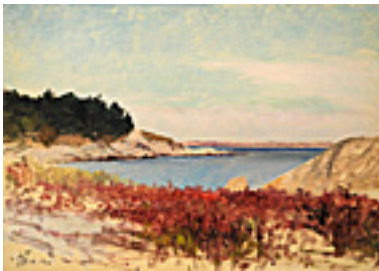

154428

DE FOREST, LOCKWOOD.

Coal Chute Point, Whalers' Cove, Point Lobos

9.75 x 14 inches | Oil on artist's card

Signed lower left.