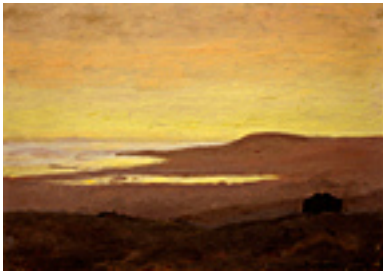

101201

DE FOREST, LOCKWOOD.

Moonlight over Santa Barbara City Lights , ND

9.75 x 14 inches | Oil on board

Unsigned

153823

DE FOREST, LOCKWOOD.

El Estero at Flood in Santa Barbara, 1903