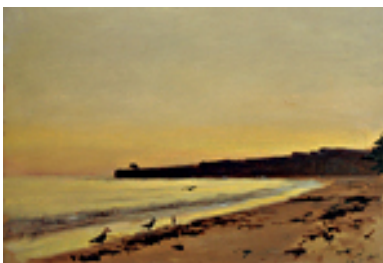

Unsigned.

156402

DE FOREST, LOCKWOOD.

Rock Bridge on Mission Creek, Santa Barbara, February

9.75 x 14 inches | Oil on artist's card

Signed lower left

153445

DE FOREST, LOCKWOOD.