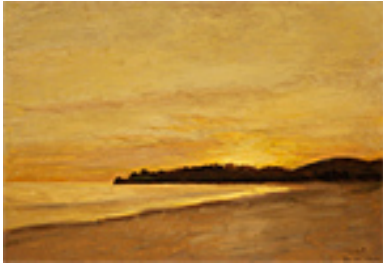

153503

DE FOREST, LOCKWOOD.

Sunset over the Point - Refugio, North of Santa Barbara,
9.75 x 14.125 inches | Oil on artist's
Signed lower right