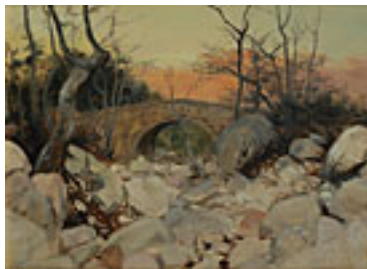

156402

DE FOREST, LOCKWOOD.

Rock Bridge on Mission Creek, Santa Barbara, February

9.75 x 14 inches | Oil on artist's card

Signed lower left