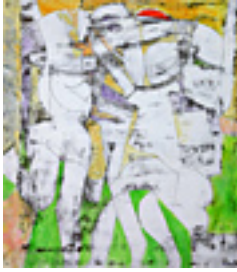

152826

EWING, EDGAR.

Bishop and Priest: Greek Wedding Series, 1971

47.5 x 67.25 inches | Acrylic on

Signed lower right

151300

EWING, EDGAR.

Wrecked car, 1950

EWING, EDGAR.

Broken Parts Series #6, 1998

44 x 39.5 inches | Acrylic on canvas

152821

EWING, EDGAR.

Broken Parts Series #8, 1993

44.5 x 39.5 inches | Acrylic on

Signed lower right