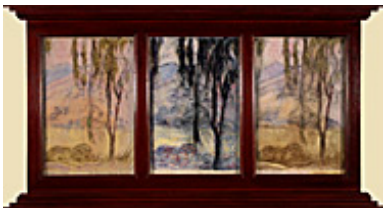

113838

MAYHEW, NELL BROOKER.
San Diego de Alcalá,
10.75 x 14.5 inches | Etched

156370

MAYHEW, NELL BROOKER.
Mother Mission, San Diego, 1921
12 x 15 inches | Etched monotype
Signed lower right

114214

MAYHEW, NELL BROOKER.
Evensong,
15.25 x 32.5 inches | Etched
Signed.

113494

MAYHEW, NELL BROOKER.
Eucalyptus near Hills (Triptych) , Circa 1914.
21 x 35 inches | Etched monotype.
Signed lower right.

150519

MAYHEW, NELL BROOKER.
Mission San Juan Bautista, 1921, 1921.
10.75 x 23.25 inches | Etched