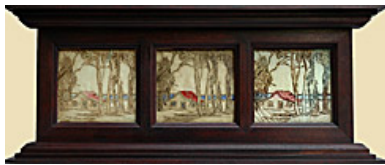

149846

MAYHEW, NELL BROOKER.

Peace - triptych, Circa 1915.

6.25 x 6.5 inches | Etched

Signed lower right.