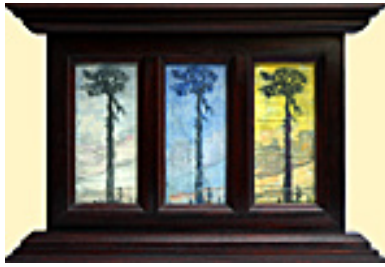

113838

MAYHEW, NELL BROOKER.
San Diego de Alcalá,
10.75 x 14.5 inches | Etched

156370

MAYHEW, NELL BROOKER.
Mother Mission, San Diego, 1921
12 x 15 inches | Etched monotype
Signed lower right

114214

MAYHEW, NELL BROOKER.
Evensong,
15.25 x 32.5 inches | Etched
Signed.

113494

MAYHEW, NELL BROOKER.
Eucalyptus near Hills (Triptych) , Circa 1914.
21 x 35 inches | Etched monotype.
Signed lower right.

150519

MAYHEW, NELL BROOKER.
Mission San Juan Bautista, 1921, 1921.
10.75 x 23.25 inches | Etched