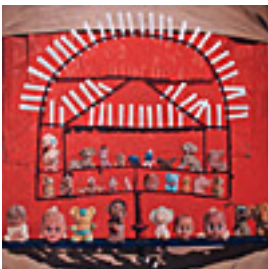

152300

SMITH, JACK R..

Essaouira Shooting Gallery, 2000.

68 x 68 inches | Oil on linen.