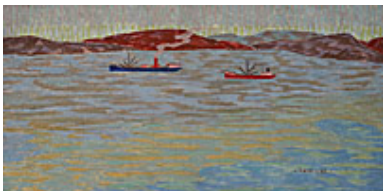

149287

REMAHL, FREDERICK.

Two Merchant Vessels, 1932

12 x 24 inches | Oil on canvas

Signed lower left