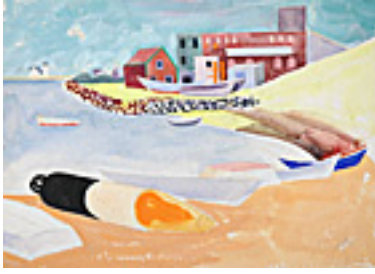

151949

LANE, BETTY.

Chatham, 1950's

10 x 14 inches | Watercolor on

Unsigned