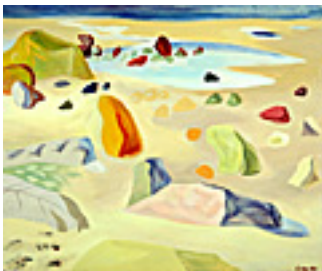

May Apple, 1945

16.125 x 24 inches | Oil on masonite

Signed lower right

151933

LANE, BETTY.

John's Plum Tree at Night, 1959

17.875 x 24 inches | Oil on masonite

Signed lower right