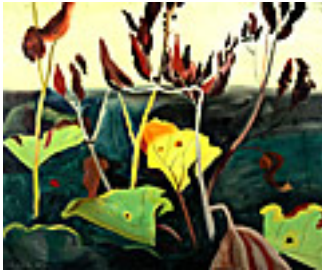

Autumn Leaves, 1942
20 x 24 inches | Oil on masonite
Signed on back

151924

LANE, BETTY.

Station Agent, 1943
24 x 15.875 inches | Oil on masonite
Signed lower right

151930

LANE, BETTY.

The Wood - Quintet, 1942
20 x 24 inches | Oil on masonite
Signed lower right

NOT FOR SALE

151931

LANE, BETTY.

Gone To Seed, 1942

20 x 24 inches | Oil on masonite

Signed on back

151934

LANE, BETTY.