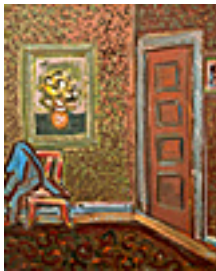

**149528**

ALDRIN, ANDERS.

Shoppers Downtown, 1935.

34 x 28 inches | Oil on canvas.

Signed lower right.

**149430**

ALDRIN, ANDERS.

"Mallissa" (Black Woman With Mirror), 1944

36 x 24 inches | Oil on canvas.

Signed lower right.

**149448**

ALDRIN, ANDERS.

Red Chair and Red Door, Circa 1940

30 x 24 inches | Oil on canvas.

Signed lower right.

**149185**

ALDRIN, ANDERS.

The Vysekal Gallery, 1944

20 x 26 inches | Oil on canvas

Signed lower right

**149391**

ALDRIN, ANDERS.

Still Life with Apples and Lemons, 1926

16 x 20 inches | Oil on board