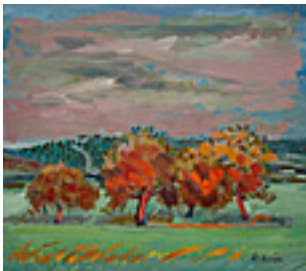

ALDRIN, ANDERS.

The Vysekal Gallery, 1944

20 x 26 inches | Oil on canvas

Signed lower right

**149391**

ALDRIN, ANDERS.

Still Life with Apples and Lemons, 1926

16 x 20 inches | Oil on board

Signed lower right

**149184**

ALDRIN, ANDERS.

Goleta Inlet , 1930.

18 x 24 inches | Oil on panel.

Signed lower right.

**149182**

ALDRIN, ANDERS.

Small Chrysanthemums, 1944

20 x 24 inches | Oil on canvas

Signed lower right

**149199**

ALDRIN, ANDERS.

Landscape (Orange blades of grass in foreground),

16.25 x 18.75 inches | Oil on

Signed lower right