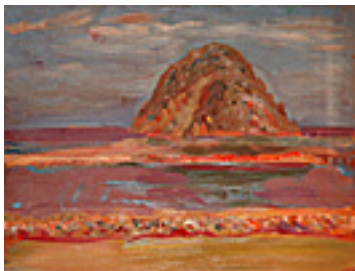

Small Chrysanthemums, 1944

20 x 24 inches | Oil on canvas

Signed lower right

**149199**

ALDRIN, ANDERS.

Landscape (Orange blades of grass in foreground),

16.25 x 18.75 inches | Oil on

Signed lower right

**149397**

ALDRIN, ANDERS.

Morro Rock, 1943

12 x 16 inches | Oil on masonite

Unsigned

**149201**

ALDRIN, ANDERS.

Tree with White Blossoms, Circa 1940.