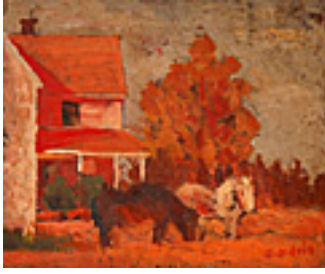

149410

ALDRIN, ANDERS.

Two Horses, 1932.

8 x 9.75 inches | Oil on masonite.

Signed lower right.