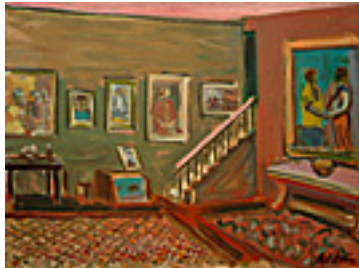

**149528**

ALDRIN, ANDERS.

Shoppers Downtown, 1935.

34 x 28 inches | Oil on canvas.

Signed lower right.

**149430**

ALDRIN, ANDERS.

"Mallissa" (Black Woman With Mirror), 1944

36 x 24 inches | Oil on canvas.

Signed lower right.

**149448**

ALDRIN, ANDERS.

Red Chair and Red Door, Circa 1940

30 x 24 inches | Oil on canvas.

Signed lower right.

**149185**

ALDRIN, ANDERS.

The Vysekal Gallery, 1944

20 x 26 inches | Oil on canvas

Signed lower right

**149391**

ALDRIN, ANDERS.

Still Life with Apples and Lemons, 1926

16 x 20 inches | Oil on board