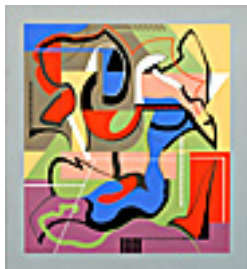

151664

GORDIN, SIDNEY.

6-94, 1994.

24 x 22 inches | Acrylic on board.

Signed lower left.