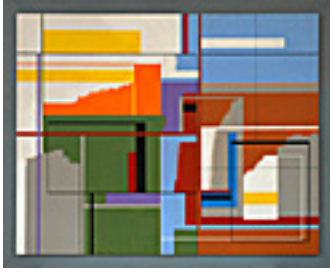

2-81, 1981

38 x 32 inches | Acrylic on board

Signed lower left

151414

GORDIN, SIDNEY.

#7-79, 1979.

30 x 38 inches | Acrylic on board.

Signed lower left.