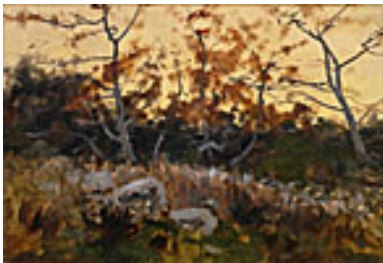

**103032**

DE FOREST, LOCKWOOD.

Rocky Landscape with Mauve Clouds, April 30, 1923

9.75 x 14 inches | Oil on artist's card

Signed lower right.

**100613**

DE FOREST, LOCKWOOD.

Tennessee (Tenn) , February 8, 1904

9.75 x 14 inches | Oil on board.

Signed lower left.

**103023**

DE FOREST, LOCKWOOD.

Sycamore Trees in Fall near Pacific Grove, 1921

9.75 x 14 inches | Oil on board

Signed lower left

**106114**