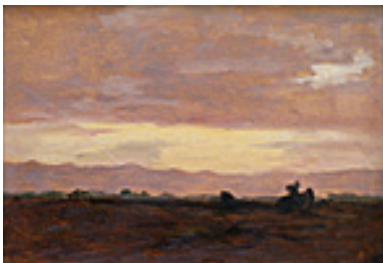

**103032**

DE FOREST, LOCKWOOD.

Rocky Landscape with Mauve Clouds, April 30, 1923

9.75 x 14 inches | Oil on artist's card

Signed lower right.

**100613**

DE FOREST, LOCKWOOD.

Tennessee (Tenn) , February 8, 1904

9.75 x 14 inches | Oil on board.

Signed lower left.

**103023**

DE FOREST, LOCKWOOD.

Sycamore Trees in Fall near Pacific Grove, 1921

9.75 x 14 inches | Oil on board

Signed lower left

**106114**

DE FOREST, LOCKWOOD.

Mexico series: Mauve Twilight, Feb. 22, 1904.

9.5 x 14.25 inches | Oil on board.

Signed lower left.

**150196**

DE FOREST, LOCKWOOD.

Mexico Series: Jalapa, Feb 17, 1907

9.75 x 14.25 inches | Oil on board