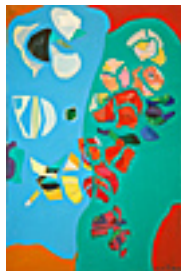

Signed lower right

**107783**

FISHER, ANYA.

Islands in Kaleidoscope Colors, c. 1980

24 x 36 inches | Oil on canvas

Signed lower right

**107697**

FISHER, ANYA.

Seated Female Nude Figure Centered and Head Facing

36 x 36 inches | Oil on canvas.

Signed lower left.

**107780**

FISHER, ANYA.

Pink Trees and Lake Reflection with Moon,

30 x 30 inches | Oil on canvas

Signed lower right

**107782**

FISHER, ANYA.

Floating Abstract Particles on Large Green and Blue

36 x 24 inches | Oil on canvas.

Signed lower right.

**107155**

FISHER, ANYA.

Two Trees, 1970s