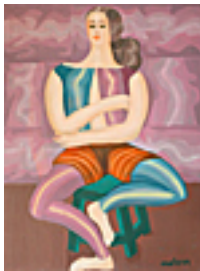

**107153**

FISHER, ANYA.

Woman in Planes of Color,

36 x 36 inches | Oil on canvas

Signed lower right

**107724**

FISHER, ANYA.

Beach Scene With Woman in White Bathing Suit ,

36 x 36 inches | Oil on canvas

Signed lower right

**107150**

FISHER, ANYA.

Seated Woman,

48 x 36 inches | Oil on canvas

Signed lower right

**107770**

FISHER, ANYA.

Horizontal Abstract Landscape with Lime Green Trees,

30 x 40 inches | Oil on canvas

Signed lower right

**159576**

FISHER, ANYA.

Seated Woman,

48 x 36 inches | Oil on canvas