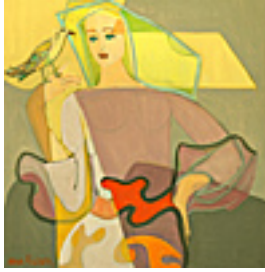

Signed lower right

**107783**

FISHER, ANYA.

Islands in Kaleidoscope Colors, c. 1980

24 x 36 inches | Oil on canvas

Signed lower right

**107697**

FISHER, ANYA.

Seated Female Nude Figure Centered and Head Facing

36 x 36 inches | Oil on canvas.

Signed lower left.

**107780**

FISHER, ANYA.

Pink Trees and Lake Reflection with Moon,

30 x 30 inches | Oil on canvas

Signed lower right

**107782**

FISHER, ANYA.

Floating Abstract Particles on Large Green and Blue

36 x 24 inches | Oil on canvas.

Signed lower right.

**107155**

FISHER, ANYA.

Two Trees, 1970s

36 x 36 inches | Oil on canvas

Signed lower right

**107161**

FISHER, ANYA.

Woman with Bird,

30 x 30 inches | Oil on canvas

Signed lower left

**107159**