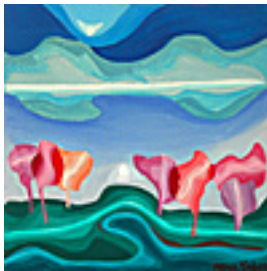

FISHER, ANYA.

Horizontal Abstract Landscape with Lime Green Trees,

30 x 40 inches | Oil on canvas

Signed lower right

**159576**

FISHER, ANYA.

Seated Woman,

48 x 36 inches | Oil on canvas

Signed lower right

**107783**

FISHER, ANYA.

Islands in Kaleidoscope Colors, c. 1980

24 x 36 inches | Oil on canvas

Signed lower right

**107697**

FISHER, ANYA.

Seated Female Nude Figure Centered and Head Facing

36 x 36 inches | Oil on canvas.

Signed lower left.

**107780**

FISHER, ANYA.

Pink Trees and Lake Reflection with Moon,

30 x 30 inches | Oil on canvas

Signed lower right