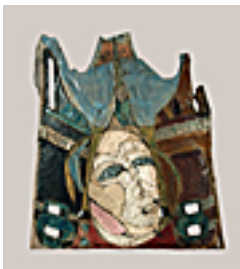

Signed lower right

**107692**

FISHER, ANYA.

Abstract with Green and Mauve Background, Circa

20 x 24 inches | Oil on canvas

Signed lower left

**151685**

FISHER, ANYA.

Her Majesty, c 1985

13.5 x 14.5 x 4 inches | Ceramic

Signed

**151684**

FISHER, ANYA.

Anya with Bird Bowl, c. 1985.

18 x 10 x 3.75 inches | Ceramic.

Signed.