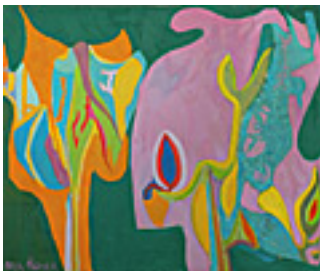

**107782**

FISHER, ANYA.

Floating Abstract Particles on Large Green and Blue

36 x 24 inches | Oil on canvas.

Signed lower right.

**107155**

FISHER, ANYA.

Two Trees, 1970s

36 x 36 inches | Oil on canvas

Signed lower right

**107161**

FISHER, ANYA.

Woman with Bird,

30 x 30 inches | Oil on canvas

Signed lower left

**107159**

FISHER, ANYA.

Sunrise Over Blue Hills,

30 x 24 inches | Oil on canvas

Signed lower left

**107683**

FISHER, ANYA.

Two Abstract Objects: One Teal, One Bright Blue, Circa

30 x 24 inches | Oil on canvas

Signed lower right

**107692**

FISHER, ANYA.

Abstract with Green and Mauve Background, Circa

20 x 24 inches | Oil on canvas

Signed lower left

**151685**

FISHER, ANYA.