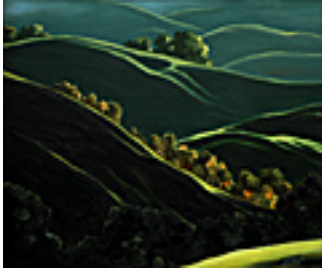

151455

GOWEN, ROBIN.

Unending Hills, 2007.

22 x 24 inches | Oil on board

Signed lower right