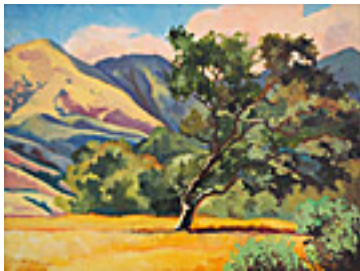

151465

GOWEN, ROBIN.

Sedgwick Ranch During Zaca Fire, 2007.

12 x 16 inches | Oil on board.

Signed lower left.

151500

GOWEN, ROBIN.

Real colors, Sedgwick ranch, 2007.