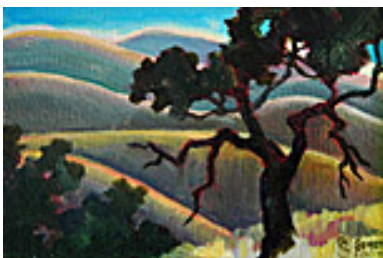

151438

GOWEN, ROBIN.

Max's Tree, 1/10/2004.

4 x 6 inches | Oil on board.

Signed lower right.