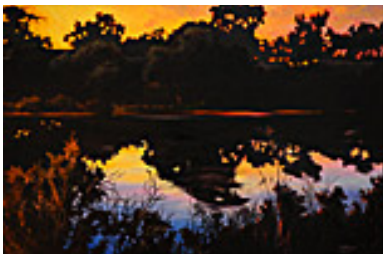

151445

GOWEN, ROBIN.

Night Reflections, 2007.

24 x 36 inches | Oil on board
Signed lower right