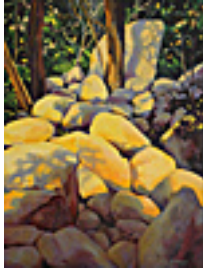

Other.

151496

GOWEN, ROBIN.

Stony Trail II, 2007.

12 x 20 inches | Oil on board.

Signed on back.

151456

GOWEN, ROBIN.