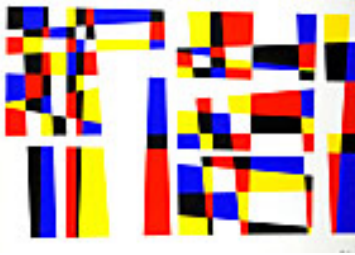

**127306**

ALTOON, JOHN.

Two Figures and Dove, c. 1957.

35 x 25 inches | Oil on board.

Unsigned.

**151484**

BENJAMIN, KARL.

Untitled (Mondrian), 1957.