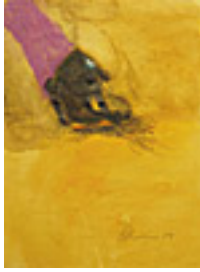

151475

OLIVEIRA, NATHAN.

Untitled, 1959.

12 x 9 inches | Mixed media on

Signed lower right.