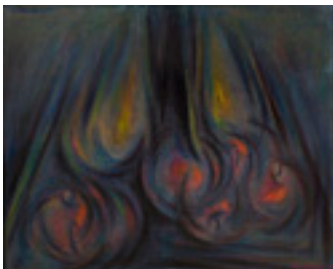

American Engine, c. 1958

40 x 45 inches | Oil on canvas

Signed lower right

**150970**

**NOT FOR SALE**

FEITELSON, LORSER.

Boulder Series: Black and White, 1962.

60 x 50 inches | Acrylic on canvas.

Signed on back.

**151162**

FEITELSON, LORSER.

Still Life, 1957

20 x 24 inches | Oil on canvas

Signed lower right

**151329**

FISHER, ANYA.