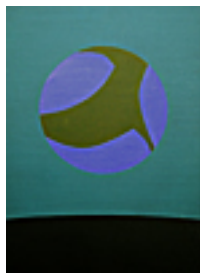

Signed lower left.

**151363**

LANE, BETTY.

Abstract Weeds, France, 1957.

20 x 12 inches | Oil on canvas

Unsigned

**151365**

LANE, BETTY.

Diane Profile, 1957

19 x 16 inches | Oil on board

Unsigned

**151364**

LANE, BETTY.

Seed Pods and Houses II, 1957.

9.375 x 12.5 inches | Watercolor on

Signed lower right