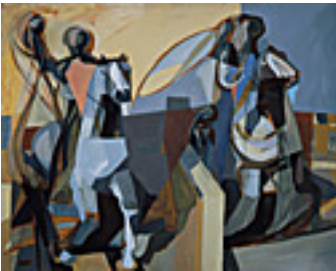

151403

PEAKE, CHANNING.

Two Ropers, c. 1956-1957.

48 x 60 inches | Oil on board.

Signed lower left.