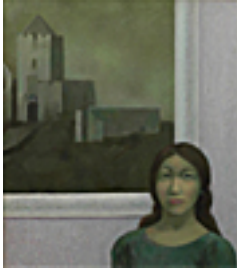

Signed lower right.

**151165**

HAINES, RICHARD.

Workers, 1950.

24 x 30 inches | Oil on canvas.

Signed lower left.

**120940**

HAINES, RICHARD.

The Lamb, c 1953

39 x 20 inches | Oil on board

Signed lower right

**127049**

HAINES, RICHARD.

Irish Girl, 1972.

25 x 22 inches | Oil on canvas.

Signed on back.