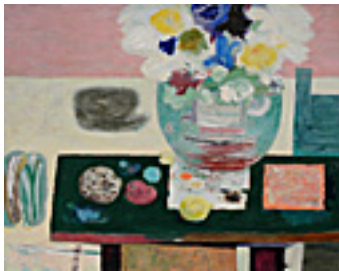

The Lamb, c 1953

39 x 20 inches | Oil on board

Signed lower right

**127049**

HAINES, RICHARD.

Irish Girl, 1972.

25 x 22 inches | Oil on canvas.

Signed on back.

**127047**

HAINES, RICHARD.

Beached, 1942.

18 x 24 inches | Oil on board.

Signed lower right.

**127588**

HAINES, RICHARD.

Summer Still Life, 1962