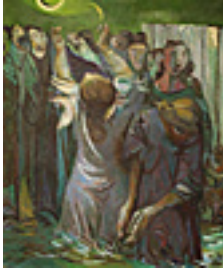

**158701**

HAINES, RICHARD.

Braceros, 1950.

24 x 30 inches | Oil on canvas.

Signed lower left.

**127043**

HAINES, RICHARD.

Mrs Whistler's Naked Niece, 1970.

36 x 24 inches | Oil on canvas.

Signed on back.

**127592**

HAINES, RICHARD.

Baptism, 1948

36 x 30 inches | Oil on Canvas

Other

**120937**