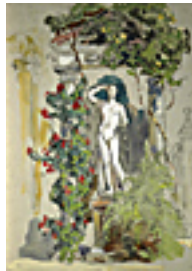

150121

COOPER, COLIN CAMPBELL.

Farmer's Market, Circa 1900

20 x 15 inches | Oil on canvas

Signed lower right

160618

COOPER, COLIN CAMPBELL.

Study with Thirty Four Figures, c. 1900

9.25 x 10.5 inches | Oil on canvas.

Signed lower right.

150963

COOPER, COLIN CAMPBELL.

Study with Thirty Four Figures, c. 1900

9.25 x 10.5 inches | Oil on canvas.

Signed lower right.

151133

COOPER, COLIN CAMPBELL.

Sculpture in the Garden,

13.75 x 9.75 inches | Gouache on

Estate stamped lower left

151152

COOPER, COLIN CAMPBELL.

Sketch for Decoration, No 3, c. 1929.

10.5 x 8 inches | Gouache on paper.