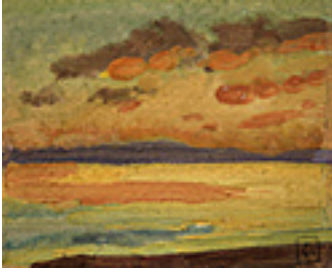

151144

COOPER, COLIN CAMPBELL.

Channel Islands Sunset II, c. 1920s.

3.75 x 4.75 inches | Gouache on

Estate stamped lower right.