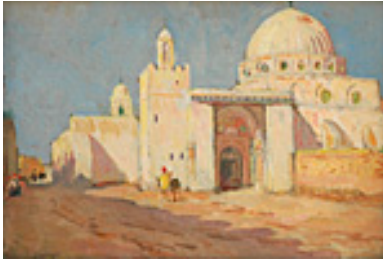

COOPER, COLIN CAMPBELL.

Chartres Cathedral,

26 x 20 inches | Gouache on paper

Signed lower left

106420

COOPER, COLIN CAMPBELL.

Interior, Avila Cathedral, Circa 1900

15 x 17.75 inches | Oil on canvas

Signed lower left

150304

COOPER, COLIN CAMPBELL.

Mosque Sioli Ocbdebkasar, 1929

10.125 x 13.625 inches | Gouache

Signed lower left

151148

COOPER, COLIN CAMPBELL.