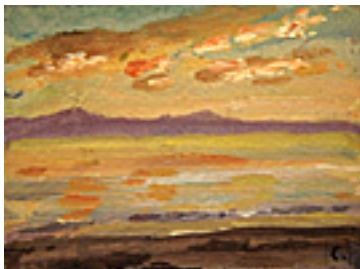

Sunset in Oranges and Greens,

4.75 x 7 inches | Gouache on paper.

Estate stamped lower right.

151140

COOPER, COLIN CAMPBELL.

Coastal View,

4.75 x 7.25 inches | Gouache on

Estate stamped lower right.