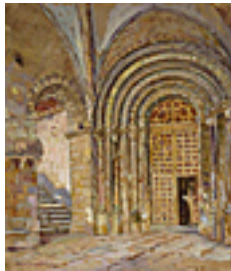

Signed lower left

150304

COOPER, COLIN CAMPBELL.

Mosque Sioli Ocbdebkasar, 1929

10.125 x 13.625 inches | Gouache

Signed lower left

151148

COOPER, COLIN CAMPBELL.

Church Door, Segovia, Spain,

17.75 x 14.75 inches | Gouache on

Signed lower left

151201

COOPER, COLIN CAMPBELL.

A Home in the Lowlands,

12 x 24 inches | Oil on canvas.

Signed lower right.