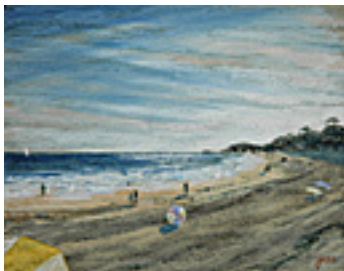

150442

THOMAS, JAMES DAVID.

August Beach No 2, 2006.

5 x 6.5 inches | Oil on board.

Signed on back.