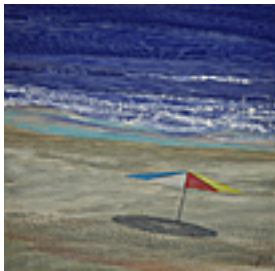

30 x 96 inches | Oil on canvas over

Signed on back.

150435

THOMAS, JAMES DAVID.

August Beach, 2006.

23.5 x 12 inches | Oil on board

Signed on back

150439