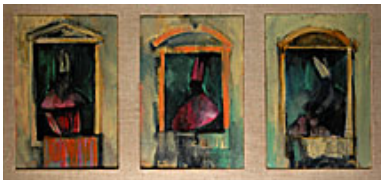

149706

EWING, EDGAR.

Three Bishops,

11.5 x 24 inches | Oil on canvas over

Signed lower right