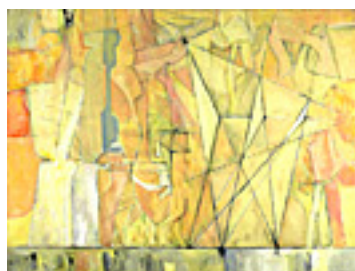

151023

EWING, EDGAR.

Pythic Porism, 1986.

39.5 x 50.25 inches | Acrylic on

Signed lower right.