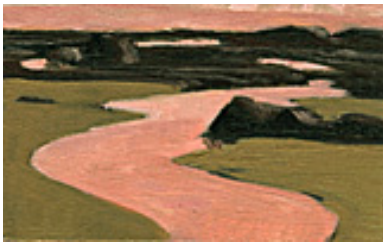

150868

STRASBURG, NICOLE.

Postcard 01, 2007.

3.5 x 5.5 inches | Oil on panel.

Signed on back.