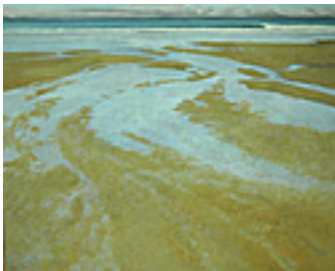

150860

STRASBURG, NICOLE.

Tidal Wash, 2006.

48 x 60 inches | Oil on panel.

Signed on back.