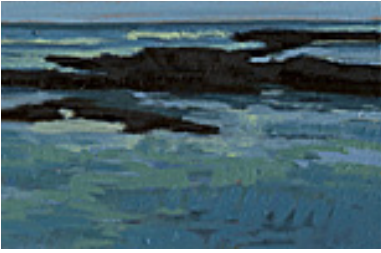

150881

STRASBURG, NICOLE.

Postcard 14, 2007.

3.5 x 5.5 inches | Oil on panel.

Signed on back.