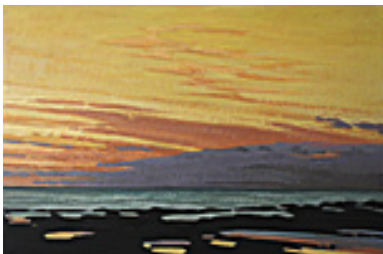

150935

STRASBURG, NICOLE.

Twilight Color, 2007.

19.5 x 29.5 inches | Oil on panel.

Signed on back.