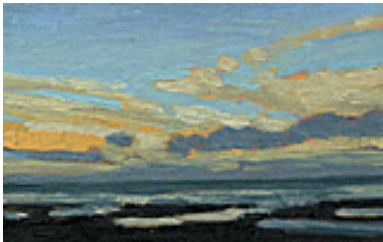

3.5 x 5.5 inches | Oil on panel.

Signed on back.

150876

STRASBURG, NICOLE.

Postcard 09, 2007.

3.5 x 5.5 inches | Oil on panel.

Signed on back.

150877