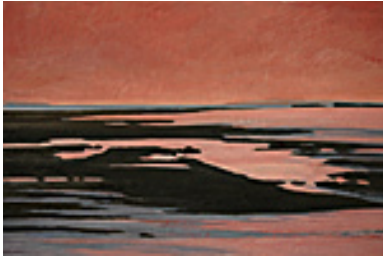

150936

STRASBURG, NICOLE.

Twilight Horizon, 2007.

19.5 x 29.5 inches | Oil on panel.

Signed on back.