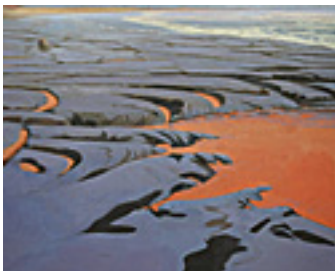

159653

STRASBURG, NICOLE.

Coral Sands, 2007

48 x 60 inches | Oil on panel.

Signed on back.