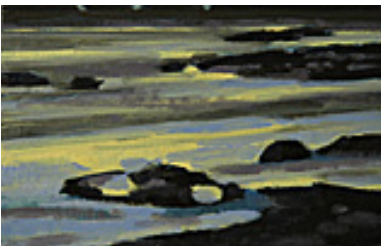

150979

STRASBURG, NICOLE.

Postcard 17, 2007.

3.5 x 5.5 inches | Oil on panel.

Signed on back.