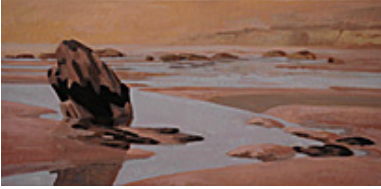

150893

STRASBURG, NICOLE.

Rose Point, 2006.

12 x 24 inches | Oil on panel.

Signed on back.