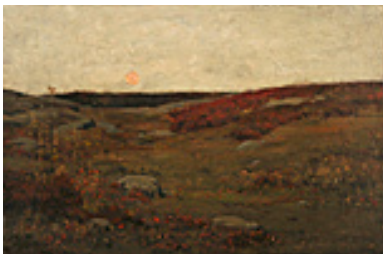

Signed.

150313

HASSAM, CHILDE.

Sunrise - Autumn, 1884

12 x 18 inches | Oil on canvas

Signed lower left

150626

HENRI, ROBERT.