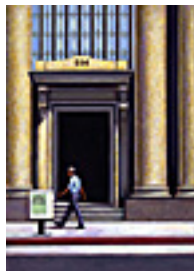

Maintenance, 2006 .

7.5 x 10.5 inches | Acrylic on panel.

Signed.

150306

WARD, SHIBA.

Garment and Citizen, 2006 .

10.5 x 7.5 inches | Acrylic on panel.

Signed.