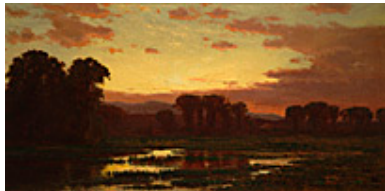

Signed on back.

150693

BOTTS, GREGORY.

Remembering Aspens, 2006.

42 x 42 inches | Oil on canvas.

Signed on back.

150315

BREVOORT, JAMES RENWICK.

Sunset, c 1880s

19.25 x 38.125 inches | Oil on canvas

Signed lower right

149541

BROWNE, BYRON.

Eventide, 1950.

48 x 36 inches | Oil on canvas.

Signed lower right.