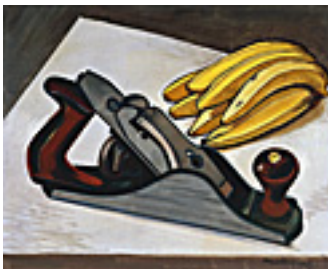

Signed lower right

150568

PITCHER, HANK.

Yater Surftech, 2006

96 x 48 inches | Oil on canvas over

Other

150741

RAY, MAN.