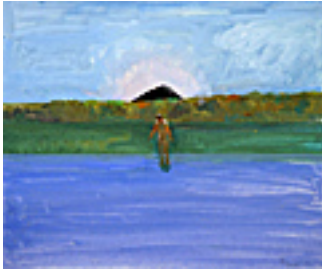

150723

WONNER, PAUL.

Lake, Nude, Black Hill, c. 1967-68

14 x 17 inches | Mixed media on

Signed lower right