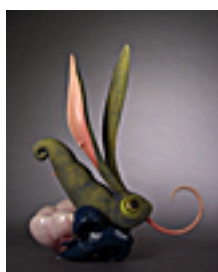

20 x 31 inches | Oil on canvas.

Signed lower left.

150774

BOGARD, REBEKAH.

Kisses #2, 2006.

31 x 30 x 24 inches | Ceramic.

Signed.

150744