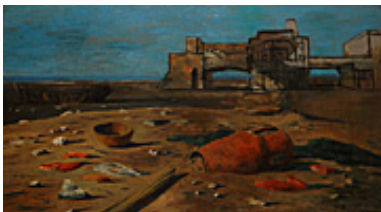

Beach Boy and Flag,

14 x 11 inches | Oil on artist's

Signed lower right.

127719

BERMAN, EUGENE.

Paysage Ecroule au Crepuscule , 1934.

19.25 x 28.25 inches | Oil on Canvas.

Signed.