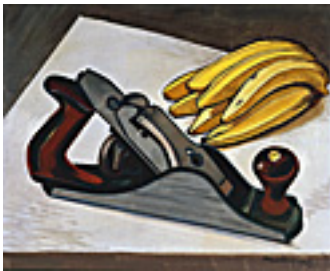

150741

RAY, MAN.

Bananas and Plane, 1948.

13.5 x 17.5 inches | Oil on canvas.

Signed lower right.