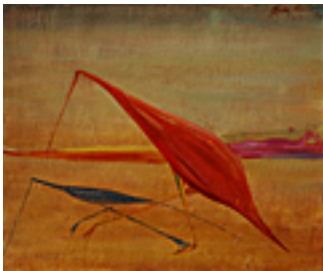

Signed.

127734

KELLY, LEON.

Return of the Voyager (L'Infant Prodigue), 1944.

11 x 16 inches | Oil on canvas

Signed lower right

148969

KELLY, LEON.

Bird of Fecundity, 1946.

9.5 x 11.5 inches | Oil on canvas.

Signed upper right.

127733

KELLY, LEON.

Birds of Silence, 1946

9 x 6 inches | Oil on canvas

Signed and dated lower right Signed,