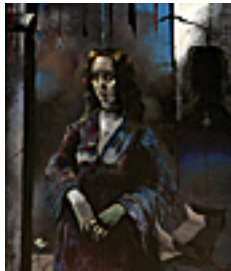

Cloud Number Nine, 2007

9 x 12 inches | Oil on panel.

Signed lower right.

127723

WARSHAW, HOWARD.

Cat Skulls, 1946

23 x 61 inches | Oil on Canvas

Signed and dated lower right