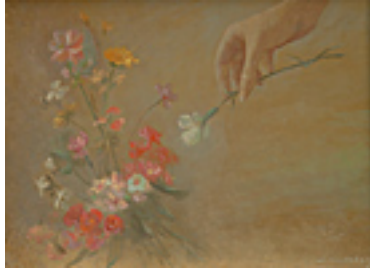

Signed on back.

150779

LIGARE, DAVID.

Thrown Drapery (redux) Study 2, 2006.

20 x 12 inches | Oil on canvas.

Signed on back.

149489

LUNDEBERG, HELEN.