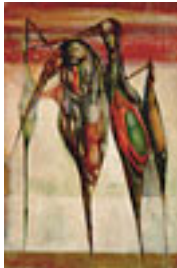

127733

KELLY, LEON.

Birds of Silence, 1946

9 x 6 inches | Oil on canvas

Signed and dated lower right Signed,