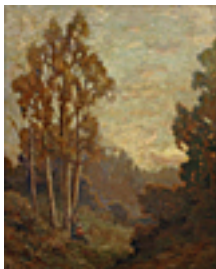

DE FOREST, LOCKWOOD.

Palm Springs with San Bernardino Range in Distance, 2/4,

9.75 x 14 inches | Oil on artist's card

Signed lower left.

**150055**

DE FOREST, LOCKWOOD.

San Bernardino Range in Early Spring (Palm Springs),

9.75 x 14 inches | Oil on board

Signed lower left

**150036**

ESPOY, ANGEL.

Painting en Plein Air,

30 x 24 inches | Oil on canvas.

Signed lower left.

**112328**