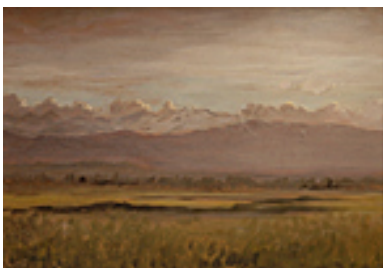

DE FOREST, LOCKWOOD.

Indio - Palm Springs with Two Trees, One Right and One

9.75 x 14 inches | Oil on artist's card

Signed lower left.

**108485**

DE FOREST, LOCKWOOD.

Desert Wash - with Palm Springs Mountains in Distance,

9.75 x 14 inches | Oil on artist's card

Signed lower left.

**109403**

DE FOREST, LOCKWOOD.

Palm Springs - San Bernardino Range with Snow , Feb 2,

9.75 x 14 inches | Oil on board.

Signed lower left.

**150054**

DE FOREST, LOCKWOOD.

Palm Springs with San Bernardino Range in Distance, 2/4,

9.75 x 14 inches | Oil on artist's card

Signed lower left.

**150055**

DE FOREST, LOCKWOOD.

San Bernardino Range in Early Spring (Palm Springs),