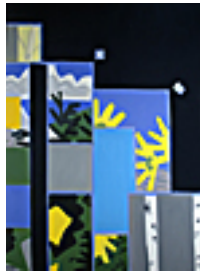

Signed on back.

150699

BOTTS, GREGORY.

Madrid, Night Studio #5, 2004-2006.

91 x 67 inches | Oil on canvas.

Signed on back.

150713

BOTTS, GREGORY.