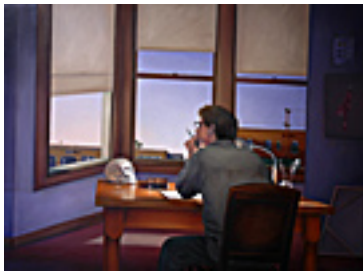

SOKOLIS, MICHAEL.

Streetlight Starburst, 2006

30 x 40 inches | Oil on canvas.

150675

SOKOLIS, MICHAEL.

Rooftop, 2006

30 x 40 inches | Oil on canvas.

150676