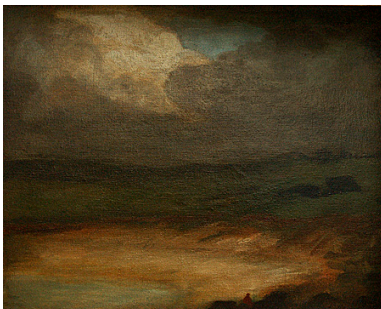

150365

HENRI, ROBERT.

The Beach, Concarneau, 1899, 1899.

26.875 x 32 inches | Oil on canvas.

Signed lower right.