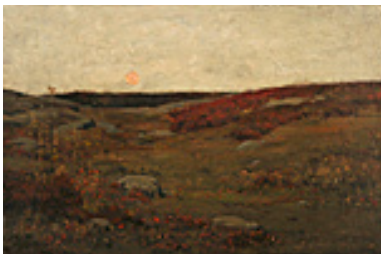

19.25 x 38.125 inches | Oil on canvas

Signed lower right

150652

CRAWFORD, RALSTON.

Hoover Dam, 1975.

40 x 30 inches | Oil on canvas.

Initialed.

150313