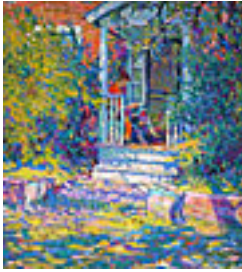

HASSAM, CHILDE.

Sunrise - Autumn, 1884

12 x 18 inches | Oil on canvas

Signed lower left

150365

HENRI, ROBERT.

The Beach, Concarneau, 1899, 1899.

26.875 x 32 inches | Oil on canvas.

Signed lower right.

150626

HENRI, ROBERT.

Portrait of a Man, 1890s.

32 x 26.875 inches | Oil on canvas.

Signed lower right.

150212

KOERNER, W.H.D..