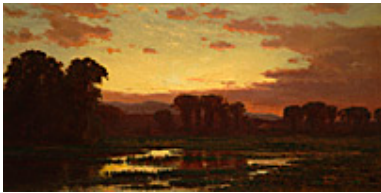

150317

BIERSTADT, ALBERT.

Owens Valley, California, 1872.

13.75 x 17.75 inches | Oil on paper.

Signed lower left.

150315

BREVOORT, JAMES RENWICK.

Sunset, c 1880s

19.25 x 38.125 inches | Oil on canvas

Signed lower right

150652

CRAWFORD, RALSTON.

Hoover Dam, 1975.

40 x 30 inches | Oil on canvas.

Initialed.

150313