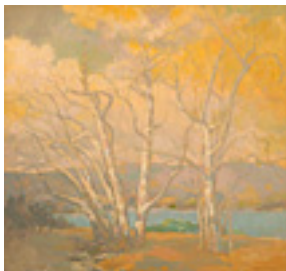

Koerner House- Rocky Neck, Gloucester, Mass 1922,

24 x 20 inches | Oil on board.

Signed lower right.

149873

KOERNER, W.H.D..

Dreams on a Summer Day (The Black Dog), 1921.

28 x 36 inches | Oil on canvas.

Signed lower right.

112463

MCGLYNN, THOMAS.

Fall Sycamores, c. 1930s

36 x 34 inches | Oil on canvas

Signed lower right

150320

NORDFELDT, B.J.O..

Still Life with Squash, 1940