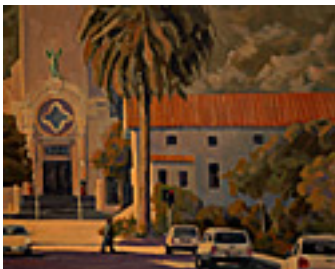

150370

FRANCIS, JON.

San Rafael Mission, 2006.

16 x 20 inches | Oil on canvas.

Signed lower left.