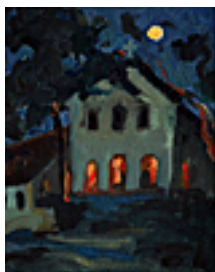

150524

VELDKAMP, DEBORAH.

Mission San Luis Obispo de Tolosa- Nocturne , 2006.

10 x 8 inches | Oil on panel.

Signed on back.