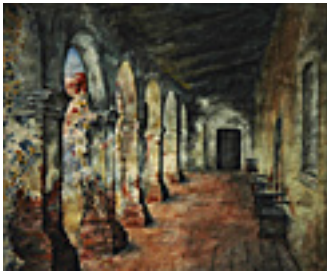

127148

SYMONS, GARDNER.

Mission San Juan Capistrano, c 1895

14 x 22 inches | Oil on canvas

Signed lower right

150454

TREVOR, RUTH.

Untitled (Mission Courtyard),