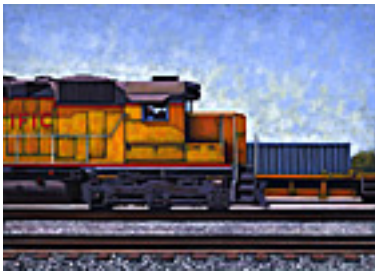

150262

WARD, SHIBA.

Maintenance, 2006 .

7.5 x 10.5 inches | Acrylic on panel.

Signed.