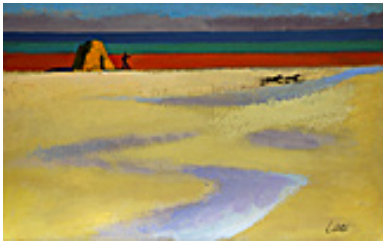

36 x 30 inches | Oil on Canvas

Other

150063

LANE, BETTY.

Walking the Dogs, 1960's

12 x 20 inches | Oil on board

Signed lower right

150064

LANE, BETTY.

Dogs and Yellow Rock, 1960's

10 x 16 inches | Oil on board

Signed lower right

150069

LANE, BETTY.

Nativity, 1930.

16 x 12 inches | Oil on canvas