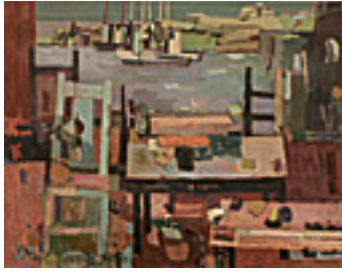

Girl in White Blouse, 1964

30 x 40 inches | Oil on canvas
Signed: LR

107685

FISHER, ANYA.

Two Abstract Vases With Flowers / Grapes in Foreground,
30 x 24 inches | Oil on canvas
Signed lower right

114816

LANE, BETTY.

That Rock - Small,
10 x 12 inches | Oil on masonite
Other

120936

HAINES, RICHARD.

Still Life by the Sea, 1956.

24 x 30 inches | Oil on canvas.

Signed lower left.

120941

HAINES, RICHARD.