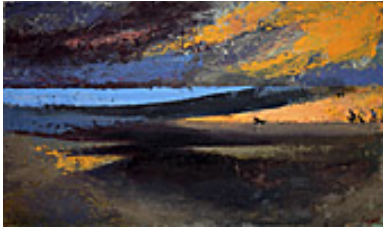

150063

LANE, BETTY.

Walking the Dogs, 1960's

12 x 20 inches | Oil on board

Signed lower right