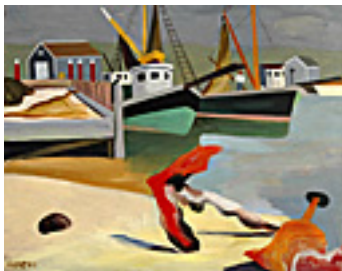

150072

LANE, BETTY.

Menemsha - Martha's Vineyard, 1947.

15.5 x 19.5 inches | Oil on board.

Signed lower left.