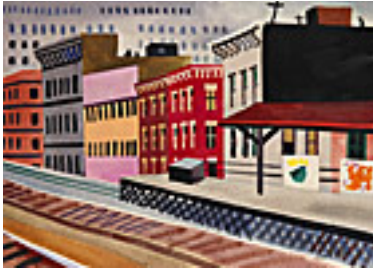

150103

LANE, BETTY.

NY, 1951.

9.5 x 13 inches | Watercolor on
Signed lower right.