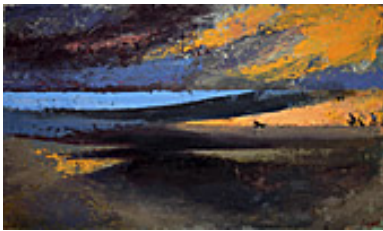

150063

LANE, BETTY.

Walking the Dogs, 1960's

12 x 20 inches | Oil on board

Signed lower right