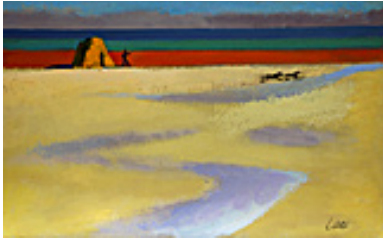

150064

LANE, BETTY.

Dogs and Yellow Rock, 1960's

10 x 16 inches | Oil on board

Signed lower right