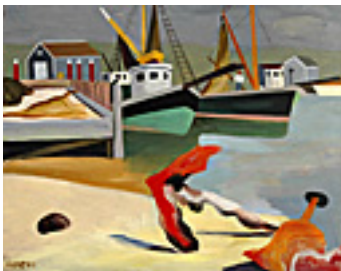

150072

LANE, BETTY.

Menemsha - Martha's Vineyard, 1947.

15.5 x 19.5 inches | Oil on board.

Signed lower left.