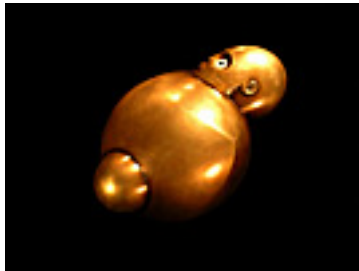

149933

LINDER, ALLEN.

Dreamer, 2001.

4 x 11 x 13 inches | Marble.

Signed.

149937

LINDER, ALLEN.

Bubble Man,

9 x 9 x 8 inches | Bronze.

Signed.

149932

LINDER, ALLEN.

Man in Motion,

11 x 10 x 6 inches | Bronze.

Signed.

149936

LINDER, ALLEN.

Man Going Home,

17 x 14 x 8 inches | Marble.

Signed.

149934

LINDER, ALLEN.

Man in Field,

20 x 18 x 6 inches | Marble.