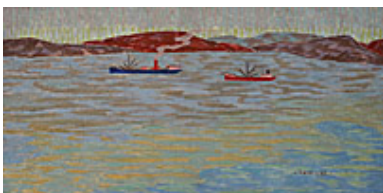

Water Everywhere, 1951

13.5 x 20 inches | Watercolor on

Signed lower left

149247

REMAHL, FREDERICK.

Six Dolls in Tree Kingdom, Circa 1925.

12 x 24 inches | Oil on canvas.

Signed lower left.