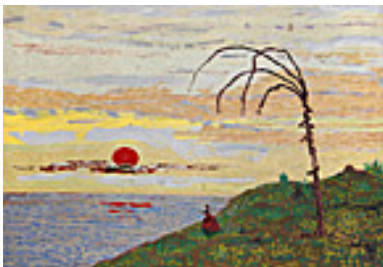

Signed lower left.

149728

REMAHL, FREDERICK.

Sunrise on the Atlantic, 1961

20.25 x 28 inches | Oil on canvas

Signed lower right

149701

REMAHL, FREDERICK.