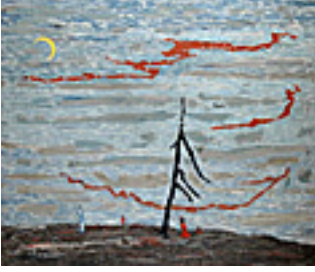

149696

REMAHL, FREDERICK.

Lone Tree, Four Figures, c. 1950

24 x 28 inches | Oil on canvas.

Signed lower left.