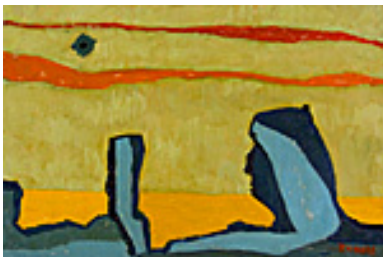

149243

REMAHL, FREDERICK.

Abstraction No 1, Circa 1940

12 x 18 inches | Oil on canvas

Signed lower right

149244

REMAHL, FREDERICK.

Yellow Sea & Blue Sun, c. 1940.