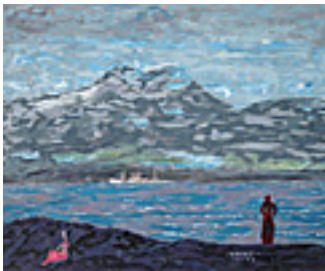

149290

REMAHL, FREDERICK.

Two Figures Watching Passing Ship, Circa 1935.

16 x 19.5 inches | Oil on canvas over

Signed lower right.