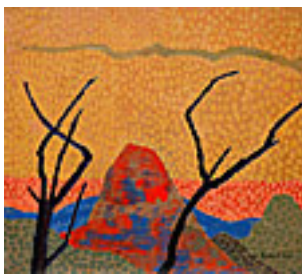

149607

REMAHL, FREDERICK.

Two Trees against Yellow Sky,

20 x 22 inches | Oil on canvas.

Signed lower right.