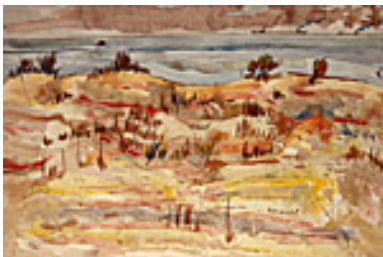

149359

REMAHL, FREDERICK.

Four Ships on Horizon, nd

10.75 x 16.75 inches | Watercolor on

Signed lower right