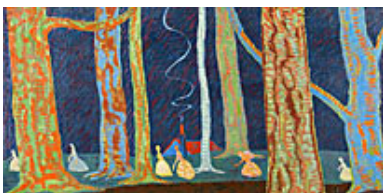

149247

REMAHL, FREDERICK.

Six Dolls in Tree Kingdom, Circa 1925.

12 x 24 inches | Oil on canvas.

Signed lower left.