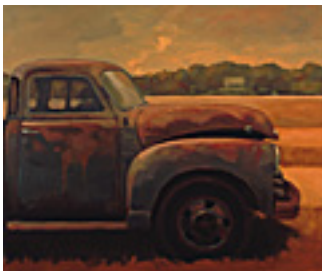

20 x 24 inches | Oil on canvas.

Signed lower left.

149739

FRANCIS, JON.

Old Trucks Never Die,

20 x 24 inches | Oil on canvas.

Signed lower left.

149741