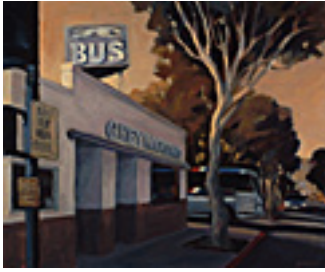

114548

FRANCIS, JON.

Last Bus to Lompoc, 2003.

20 x 24 inches | Oil on Canvas.

LR.