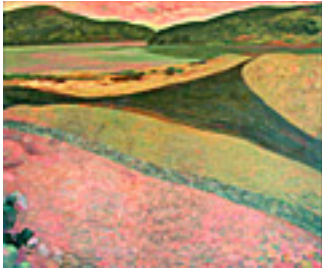

Signed lower right.

127021

HAINES, RICHARD.

Returning, 1977

32 x 38 inches | Oil on canvas.

Signed lower left.

106718

PEAKE, CHANNING.