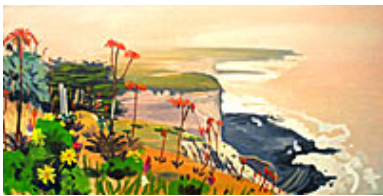

Lake Cachuma, Circa 1980.

30 x 70 inches | Oil on canvas.

Signed lower right.

111451

PITCHER, HANK.

Near Lake Cachuma, 1988.

16 x 20 inches | Oil on canvas over

Signed lower right.