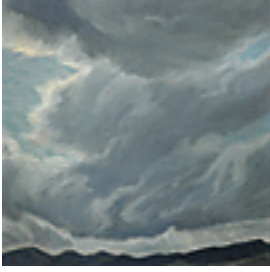

127991

STRONG, RAY.

Thunder Clouds, C. 1970.

12 x 12 inches | Oil on board.

Signed lower right.