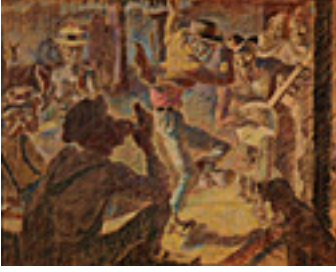

148994

MESSICK, BEN.

Hoedown on James River #2 , c. 1930.

34 x 42 inches | Pastel on paper.

Estate stamped lower right.