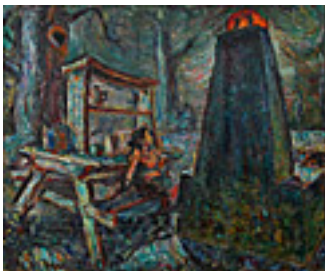

War is Hell, C. 1942.

20 x 32 inches | Pastel on paper.

Signed lower right.

**127916**

MESSICK, BEN.

Wash Day #2, c. 1930s.

38 x 32 inches | Charcoal on paper.

Signed lower right.