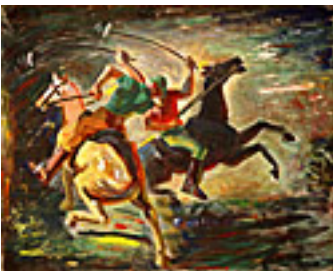

Signed lower right

**148973**

MESSICK, BEN.

Polo Players, C 1940

20 x 24 inches | Oil on canvas

Signed lower right

**107802**

MESSICK, BEN.