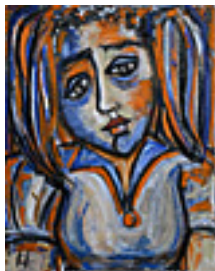

149040

HOWARD, KIM H..

The Girl (Self Portrait), 2004.

20 x 18 inches | Oil on canvas.

Signed lower left.