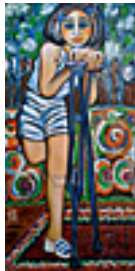

The Show Must Go On, 2004.

30 x 24 inches | Mixed media on

Signed upper right.

149041

HOWARD, KIM H..

Man and Pug, 2004

25 x 30 inches | Mixed media on

Signed upper left.