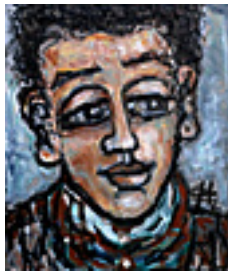

149034

HOWARD, KIM H..

The Boy's Best Friend, 2004.

30 x 25 inches | Mixed media on

Signed right center.