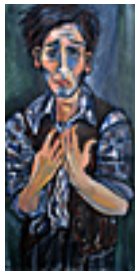

149043

HOWARD, KIM H..

The Man, 2004.

24 x 28 inches | Mixed media on

Signed upper left.