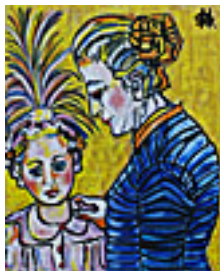

Signed right center.

149035

HOWARD, KIM H..

The Player, 2004

30 x 24 inches | Oil on canvas.

Signed lower right.

149036

HOWARD, KIM H..