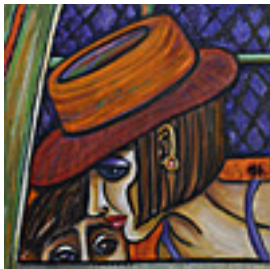

149031

HOWARD, KIM H..

Mother and Child, 2004.

36 x 36 inches | Oil on canvas

Signed right center