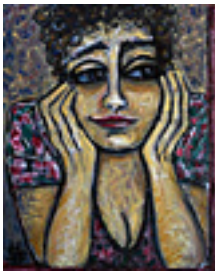

149053

HOWARD, KIM H..

Blue Eyes, 2004

18 x 14 inches | Mixed media on

Signed lower left

149047

HOWARD, KIM H..

Deer Hunter, 2004.

24 x 14 inches | Oil on board

Other

149038

HOWARD, KIM H..

Out the Window, 2004.

20 x 18 inches | Oil on canvas

Signed lower left

149039